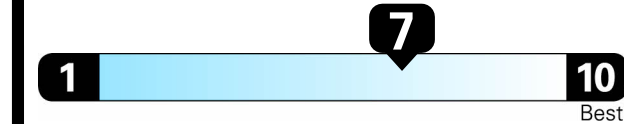

Destination Charge **$820.00**

Total Price: $28,260.00

Fuel, license, title fees, taxes and dealer-installed accessories are not included.

PARTS CONTENT INFORMATION	
FOR VEHICLES IN THIS CARLINE:	FOR THIS VEHICLE:
U.S./CANADIAN	FINAL ASSEMBLY POINT:
PARTS CONTENT: 7%	PUEBLA, MEXICO
MAJOR SOURCES OF FOREIGN	COUNTRY OF ORIGIN:
PARTS CONTENT:	ENGINE: MEXICO
MEXICO: 26%	TRANSMISSION:
GERMANY: 25%	GERMANY
NOTE: PARTS CONTENT DOES NOT INCLUDE FINAL ASSEMBLY, DISTRIBUTION OR OTHER NON-PARTS COSTS.	

This vehicle is equipped with bumpers that can withstand an impact of 2.5 miles per hour with no damage to the vehicle's body and safety systems, although the bumper and related components may sustain damage. The bumper system on this vehicle conforms to the current Federal bumper standard of 2.5 miles per hour.

EPA DOT Fuel Economy and Environment

Gasoline Vehicle

Fuel Economy
28 MPG
combined city/hwy city highway
3.6 gallons per 100 miles

Compact Cars range from 14 to 105 MPG. The best vehicle rates 119 MPGe.

You save $750

in fuel costs over 5 years compared to the average new vehicle.

Annual fuel cost $2,050

Fuel Economy & Greenhouse Gas Rating (tailpipe only)