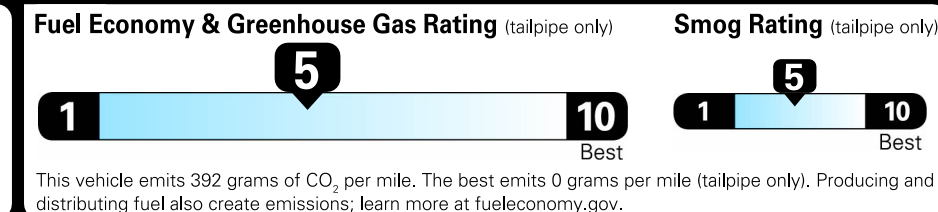

NOTE: PARTS CONTENT DOES NOT INCLUDE FINAL ASSEMBLY, DISTRIBUTION OR OTHER NON-PARTS COSTS.

EPA DOT Fuel Economy and Environment

Gasoline Vehicle

Fuel Economy
23 MPG
 combined city/hwy city highway
4.3 gallons per 100 miles

Small Sport Utility Vehicles range from 17 to 33 MPG. The best vehicle rates 119 MPGe.

You spend \$1,750
more in fuel costs over 5 years
 compared to the average new vehicle.

Annual fuel cost \$2,150

Actual results will vary for many reasons, including driving conditions and how you drive and maintain your vehicle. The average new vehicle gets 25 MPG and costs \$9,000 to fuel over 5 years. Cost estimates are based on 15,000 miles per year at \$3.30 per gallon. MPGe is miles per gasoline gallon equivalent. Vehicle emissions are a significant cause of climate change and smog.