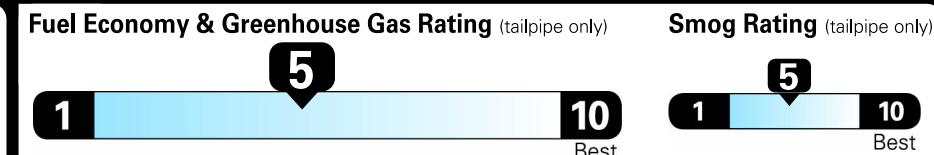

This vehicle emits 413 grams of CO₂ per mile. The best emits 0 grams per mile (tailpipe only). Producing and distributing fuel also create emissions; learn more at fuel economy.gov.

Actual results will vary for many reasons, including driving conditions and how you drive and maintain your vehicle. The average new vehicle gets 24 MPG and costs $11,000 to fuel over 5 years. Cost estimates are based on 15,000 miles per year at $3.80 per gallon. MPGe is miles per gasoline gallon equivalent. Vehicle emissions are a significant cause of climate change and smog.

fuel economy.gov

Calculate personalized estimates and compare vehicles

Smartphone QR Code™

PARTS CONTENT INFORMATION

FOR VEHICLES IN THIS CARLINE:	FOR THIS VEHICLE:
U.S./CANADIAN PARTS CONTENT: 1%	FINAL ASSEMBLY POINT: INGOLSTADT, GERMANY
MAJOR SOURCES OF FOREIGN PARTS CONTENT: GERMANY: 62%	COUNTRY OF ORIGIN: ENGINE: HUNGARY
HUNGARY: 21%	TRANSMISSION: GERMANY

NOTE: PARTS CONTENT DOES NOT INCLUDE FINAL ASSEMBLY, DISTRIBUTION OR OTHER NON-PARTS COSTS.

Disclaimer: The Monroney describes the vehicle features when the vehicle was first sold/leased to the customer and that as of the present day the actual features on the vehicle might differ from the ones listed on the Monroney label. The Monroney label is for view only purposes and must not be used to paste on the vehicle as a Monroney sticker for resale.