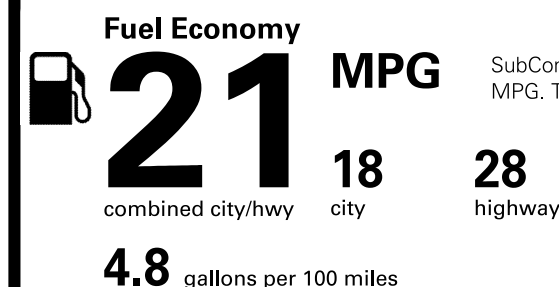

Based on the risk of rollover in a single-vehicle crash.

Star ratings range from 1 to 5 stars (★★★★★) with 5 being the highest.

Source: National Highway Traffic Safety Administration (NHTSA).

www.safercar.gov or 1-888-327-4236

EPA DOT Fuel Economy and Environment

Gasoline Vehicle

SubCompact Cars range from 15 to 119 MPG. The best vehicle rates 119 MPGe.

You spend \$2,500 more in fuel costs over 5 years compared to the average new vehicle.