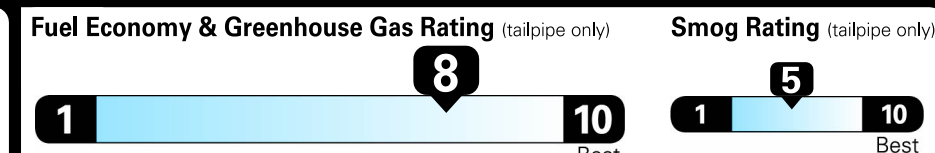

PACKAGES/OPTIONS

- Pure White Exterior
- Titan Black Cloth Interior
- Monster Mats® (set of 4) w/ Trunk Liner & CarGo Blocks
- First Aid Kit
- 6-Speed Automatic Transmission

- No Charge
- No Charge
- $235.00
- $35.00
- No Charge

Destination Charge **$820.00**

Total Price: $19,870.00

Fuel, license, title fees, taxes and dealer-installed accessories are not included.

This vehicle is equipped with bumpers that can withstand an impact of 2.5 miles per hour with no damage to the vehicle's body and safety systems, although the bumper and related components may sustain damage. The bumper system on this vehicle conforms to the current Federal bumper standard of 2.5 miles per hour.

EPA DOT Fuel Economy and Environment

Gasoline Vehicle

Fuel Economy
32 MPG
combined city/hwy city highway
3.1 gallons per 100 miles

Compact Cars range from 14 to 116 MPG. The best vehicle rates 119 MPGe.

You save $2,000
in fuel costs over 5 years compared to the average new vehicle.

Annual fuel cost $1,400

This vehicle emits 279 grams of CO₂ per mile. The best emits 0 grams per mile (tailpipe only). Producing and distributing fuel also create emissions; learn more at fueleconomy.gov.

Actual results will vary for many reasons, including driving conditions and how you drive and maintain your vehicle. The average new vehicle gets 25 MPG and costs $9,000 to fuel over 5 years. Cost estimates are based on 15,000 miles per year at $3.00 per gallon. MPGe is miles per gasoline gallon equivalent. Vehicle emissions are a significant cause of climate change and smog.

fueleconomy.gov

Calculate personalized estimates and compare vehicles

Smartphone QR Code™

SOLD TO: 422144
VOLKSWAGEN OF DOWNTOWN L.A.
1900 S FIGUEROA ST
LOS ANGELES, CA 90007

SHIP TO: 422144
VOLKSWAGEN OF DOWNTOWN L.A.
1900 S FIGUEROA ST
LOS ANGELES, CA 90007

VIN: 3VW267AJ3GM325415
Port of Entry: SAN DIEGO

GOVERNMENT 5-STAR SAFETY RATINGS

Overall Vehicle Score ★★★★★

Based on the combined ratings of frontal, side and rollover. Should ONLY be compared to other vehicles of similar size and weight.

Frontal Crash Driver Passenger ★★★★★

Based on the risk of injury in a frontal impact. Should ONLY be compared to other vehicles of similar size and weight.

Side Crash Front Seat Rear Seat ★★★★★

Based on the risk of injury in a side impact.

Rollover ★★★★★

Based on the risk of rollover in a single-vehicle crash.

Star ratings range from 1 to 5 stars (★★★★★) with 5 being the highest.

Source: National Highway Traffic Safety Administration (NHTSA).

www.safercar.gov or 1-888-327-4236

PARTS CONTENT INFORMATION

FOR VEHICLES IN THIS CARLINE:	FOR THIS VEHICLE:
U.S./CANADIAN	FINAL ASSEMBLY POINT:
PARTS CONTENT: 5%	PUEBLA, MEXICO
MAJOR SOURCES OF FOREIGN	COUNTRY OF ORIGIN:
PARTS CONTENT:	ENGINE: GERMANY
MEXICO: 37%	TRANSMISSION: JAPAN
GERMANY: 22%	

NOTE: PARTS CONTENT DOES NOT INCLUDE FINAL ASSEMBLY, DISTRIBUTION OR OTHER NON-PARTS COSTS.

Who better to get you into a Volkswagen than us? **Volkswagen Credit**

Das Auto.

Disclaimer: The Monroney describes the vehicle features when the vehicle was first sold/leased to the customer and that as of the present day the actual features on the vehicle might differ from the ones listed on the Monroney label. The Monroney label is for view only purposes and must not be used to paste on the vehicle as a Monroney sticker for resale.