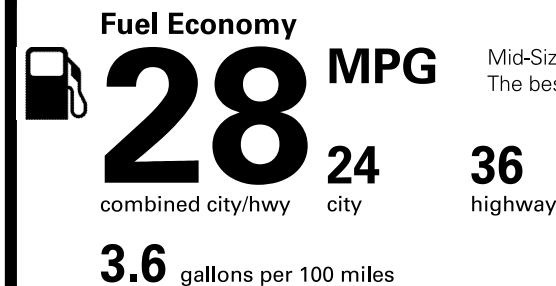

NOTE: PARTS CONTENT DOES NOT INCLUDE FINAL ASSEMBLY, DISTRIBUTION OR OTHER NON-PARTS COSTS.

EPA DOT Fuel Economy and Environment

Mid-Size Cars range from 13 to 58 MPG. The best vehicle rates 119 MPGe.

You save \$1,500
in fuel costs over 5 years compared to the average new vehicle.