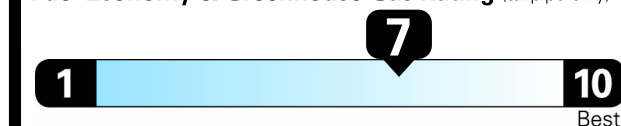

Fuel Economy & Greenhouse Gas Rating (tailpipe only)