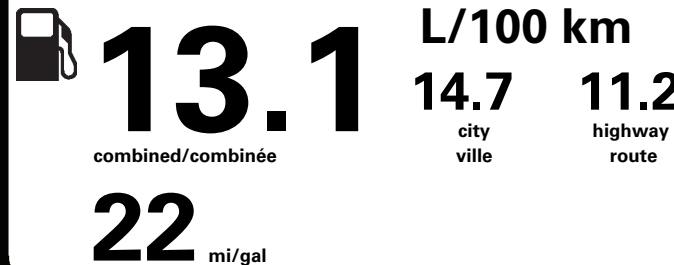

METHOD OF TRANSP / MODE DE TRANSPORT

CONVOY

ITEM #: B6-K194 O/T 1

SPECIAL ORDER

JL071 N REC2X 915 000068 11 07 18

Gasoline Vehicle
Véhicule à essence

Fuel Consumption / Consommation de carburant

Annual fuel COST
for an annual distance of 20,000 km, and an average fuel price of \$1.02 per litre