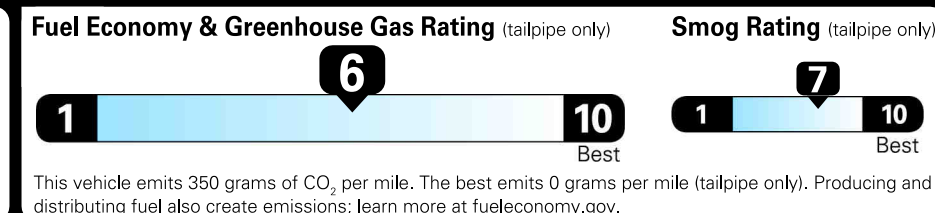

VOLKSWAGEN CAREFREE MAINTENANCE

Scheduled maintenance services described in the Volkswagen Maintenance booklets are covered at no charge for 2 years/24,000 miles (whichever occurs first)

PACKAGES/OPTIONS

- Black Exterior No Charge
- Titan Black Interior No Charge
- Monster Mats® (set of 4) and Heavy Duty Trunk Liner with CarGo Blocks $235.00
- First Aid Kit $35.00
- 6-Speed Automatic Transmission No Charge

Destination Charge **$820.00**

Total Price: $23,035.00

Fuel, license, title fees, taxes and dealer-installed accessories are not included.

PARTS CONTENT INFORMATION

FOR VEHICLES IN THIS CARLINE:	FOR THIS VEHICLE:
U.S./CANADIAN	FINAL ASSEMBLY POINT:
PARTS CONTENT: 40%	CHATTANOOGA TN,U.S.A.
MAJOR SOURCES OF FOREIGN	COUNTRY OF ORIGIN:
PARTS CONTENT:	ENGINE: MEXICO
MEXICO: 21%	TRANSMISSION: JAPAN

NOTE: PARTS CONTENT DOES NOT INCLUDE FINAL ASSEMBLY, DISTRIBUTION OR OTHER NON-PARTS COSTS.

EPA DOT Fuel Economy and Environment

Gasoline Vehicle

Fuel Economy
25 MPG
combined city/hwy city highway
4 gallons per 100 miles

Mid-Size Cars range from 13 to 58 MPG. The best vehicle rates 121 MPGe.

You save $1,000
in fuel costs over 5 years compared to the average new vehicle.

Annual fuel cost $2,100

Actual results will vary for many reasons, including driving conditions and how you drive and maintain your vehicle. The average new vehicle gets 23 MPG and costs $11,500 to fuel over 5 years. Cost estimates are based on 15,000 miles per year at $3.50 per gallon. MPGe is miles per gasoline gallon equivalent. Vehicle emissions are a significant cause of climate change and smog.

fueleconomy.gov

Calculate personalized estimates and compare vehicles

Smartphone QR Code™

GOVERNMENT 5-STAR SAFETY RATINGS

Overall Vehicle Score ★★★★★

Based on the combined ratings of frontal, side and rollover. Should ONLY be compared to other vehicles of similar size and weight.

Frontal Crash Driver Passenger ★★★★★

Based on the risk of injury in a frontal impact. Should ONLY be compared to other vehicles of similar size and weight.

Side Crash Front Seat Rear Seat ★★★★★

Based on the risk of injury in a side impact.

Rollover ★★★★★

Based on the risk of rollover in a single-vehicle crash.

Star ratings range from 1 to 5 stars (★★★★★) with 5 being the highest.

Source: National Highway Traffic Safety Administration (NHTSA).

www.safercar.gov or 1-888-327-4236

Who better to get you into a Volkswagen than us? Volkswagen Credit

Das Auto.

Disclaimer: The Monroney describes the vehicle features when the vehicle was first sold/leased to the customer and that as of the present day the actual features on the vehicle might differ from the ones listed on the Monroney label.

The Monroney label is for view only purposes and must not be used to paste on the vehicle as a Monroney sticker for resale.