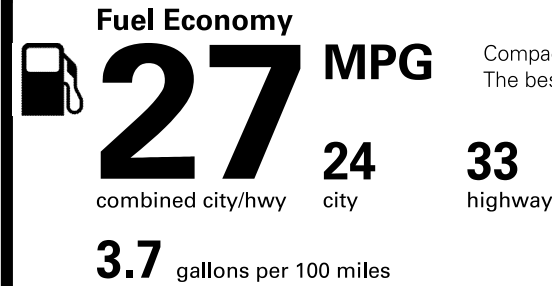

DRIVER CARE PACKAGE

WARRANTY INFORMATION

- Volkswagen New Vehicle Limited Warranty * 3 years/36,000 miles (whichever occurs first)
- Powertrain Limited Warranty * 5 years/60,000 miles (whichever occurs first)
- Limited Warranty against Corrosion Perforation * 12 years/120,000 miles (whichever occurs first) Please ask your dealer for a copy of the Volkswagen warranty booklet for details.
- 24-HOUR ROADSIDE ASSISTANCE
- * 3 years/36,000 miles (whichever occurs first) (Towing, Jump Starts, Tire Changes, Out of Fuel, and Lock-Out) Provided by a third party supplier

PACKAGES/OPTIONS

- Deep Black Pearl Exterior No Charge
- Titan Black Leatherette Interior No Charge
- GLI® Monster Mats® (set of 4) w/ Trunk Liner & CarGo Blocks $235.00
- Roadside Assistance Kit $85.00
- Security Wheel Locks (set of 4) $80.00
- First Aid Kit $35.00
- 6-Speed Automatic Transmission No Charge

Destination Charge **$820.00**

Total Price: $30,250.00

Fuel, license, title fees, taxes and dealer-installed accessories are not included.

PARTS CONTENT INFORMATION

FOR VEHICLES IN THIS CARLINE:	FOR THIS VEHICLE:
U.S./CANADIAN	FINAL ASSEMBLY POINT:
PARTS CONTENT: 11%	PUEBLA, MEXICO
MAJOR SOURCES OF FOREIGN	COUNTRY OF ORIGIN:
PARTS CONTENT:	ENGINE: MEXICO
MEXICO: 34%	TRANSMISSION:
GERMANY: 15%	GERMANY

NOTE: PARTS CONTENT DOES NOT INCLUDE FINAL ASSEMBLY, DISTRIBUTION OR OTHER NON-PARTS COSTS.

EPA DOT Fuel Economy and Environment

Compact Cars range from 14 to 116 MPG. The best vehicle rates 119 MPGe.

You save $250
in fuel costs over 5 years compared to the average new vehicle.

Annual fuel cost $1,350