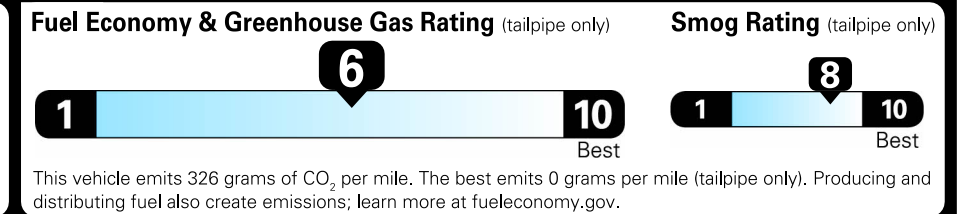

NOTE: PARTS CONTENT DOES NOT INCLUDE FINAL ASSEMBLY, DISTRIBUTION OR OTHER NON-PARTS COSTS.

## EPA DOT Fuel Economy and Environment

Compact Cars range from 14 to 116 MPG. The best vehicle rates 119 MPGe.

**You save \$250**  
in fuel costs over 5 years compared to the average new vehicle.

**Annual fuel cost \$1,350**