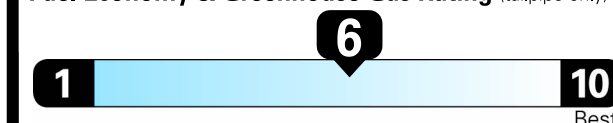

Fuel Economy & Greenhouse Gas Rating (tailpipe only)