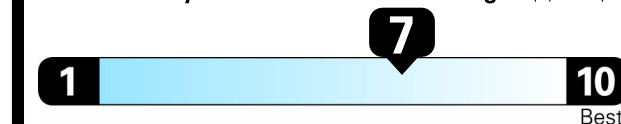

PACKAGES/OPTIONS

- Reef Blue Metallic Exterior No Charge
- Titan Black Interior No Charge
- Lighting Package: LED Headlights w/ LED Daytime Running Lights (DRL), LED Tail Lights, Front Fog Lights $1,245.00
- Monster Mats® (set of 4), Heavy Duty Trunk Liner with VW CarGo Blocks $235.00
- First Aid Kit $35.00
- 6-Speed Automatic Transmission No Charge

Destination Charge **$820.00**

Total Price: $24,775.00

Fuel, license, title fees, taxes and dealer-installed accessories are not included.

PARTS CONTENT INFORMATION

FOR VEHICLES IN THIS CARLINE:	FOR THIS VEHICLE:
U.S./CANADIAN	FINAL ASSEMBLY POINT:
PARTS CONTENT: 38%	CHATTANOOGA TN,U.S.A.
MAJOR SOURCES OF FOREIGN	COUNTRY OF ORIGIN:
PARTS CONTENT:	ENGINE: MEXICO
MEXICO: 27%	TRANSMISSION: JAPAN

NOTE: PARTS CONTENT DOES NOT INCLUDE FINAL ASSEMBLY, DISTRIBUTION OR OTHER NON-PARTS COSTS.

EPA DOT Fuel Economy and Environment

Gasoline Vehicle

Fuel Economy
29 MPG
combined city/hwy city highway
3.4 gallons per 100 miles

Mid-Size Cars range from 13 to 114 MPG. The best vehicle rates 119 MPGe.

You save $1,250
in fuel costs over 5 years compared to the average new vehicle.

Annual fuel cost **$1,550**

Fuel Economy & Greenhouse Gas Rating (tailpipe only)