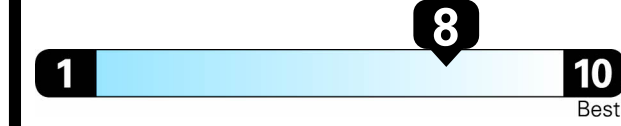

Fuel Economy & Greenhouse Gas Rating (tailpipe only)