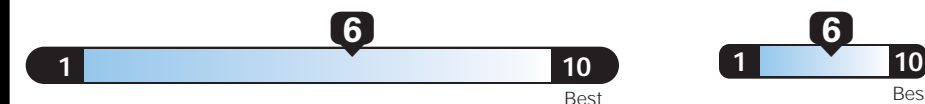

Fuel Economy & Greenhouse Gas Rating (tailpipe only) Smog Rating (tailpipe only)

This vehicle emits 348 grams CO2 per mile. The best emits 0 grams per mile (tailpipe only). Producing and distributing fuel also creates emissions; learn more at fuel economy.gov

Actual results will vary for many reasons, including driving conditions and how you drive and maintain your vehicle. The average new vehicle gets 26 MPG and cost $7,000 to fuel over 5 years. Cost estimates are based on 15,000 miles per year at $2.80 per gallon. MPGe is miles per gasoline gallon equivalent. Vehicle emissions are a significant cause of climate change and smog.

fuel economy.gov

Calculate personalized estimates and compare vehicles

GOVERNMENT 5-STAR SAFETY RATINGS

This vehicle has not been rated by the government for frontal crash, side crash or rollover risk.

Source: National Highway Traffic Safety Administration (NHTSA)
www.safercar.gov or 1-888-327-4236

Bumper Performance

This vehicle is equipped with bumper systems that can withstand a frontal barrier impact speed of 2.5 miles per hour and a rear barrier impact speed of 2.5 miles per hour with no more damage than allowed by the Federal bumper standard. The Federal bumper standard allows damage to the bumpers and attaching hardware and specifies barrier tests to be conducted at 2.5 miles per hour.

PARTS CONTENT INFORMATION

FOR VEHICLES IN THIS CARLINE:
U.S./CANADIAN PARTS CONTENT: 0%

MAJOR SOURCES OF FOREIGN PARTS CONTENT:

ITALY: 69%
NOTE: PARTS CONTENT DOES NOT INCLUDE FINAL ASSEMBLY, DISTRIBUTION, OR OTHER NON-PARTS COSTS.

FOR THIS VEHICLE:
FINAL ASSEMBLY POINT:
CASSINO, ITALY

COUNTRY OF ORIGIN:
ENGINE: ITALY
TRANSMISSION: GERMANY