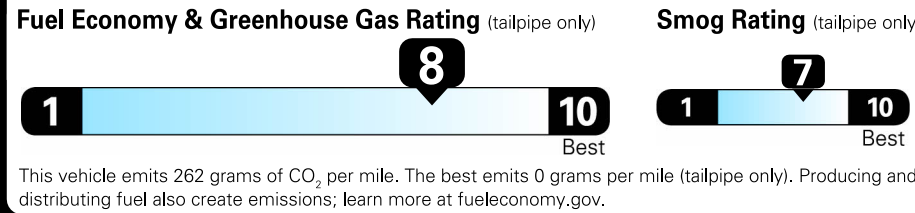

LOC: Deep Black Pearl Metallic Exterior

Dealer Stock Status: INVENTORY

Storm Gray & Black Leatherette Interior

VIN: 3VWC57BU7KM117871

MODEL: BU3RMS-2019 Jetta 1.4T R-Line®
2018297-ORIGINAL

EPA DOT Fuel Economy and Environment

Gasoline Vehicle

Fuel Economy
34 MPG
combined city/hwy
30 city
40 highway
2.9 gallons per 100 miles

Compact Cars range from 14 to 107 MPG. The best vehicle rates 136 MPGe.

You save $1,500
in fuel costs over 5 years
compared to the average new vehicle.

Annual fuel COST
$1,100

Actual results will vary for many reasons, including driving conditions and how you drive and maintain your vehicle. The average new vehicle gets 27 MPG and costs $7,000 to fuel over 5 years. Cost estimates are based on 15,000 miles per year at $2.55 per gallon. MPGe is miles per gasoline gallon equivalent. Vehicle emissions are a significant cause of climate change and smog.

fueleconomy.gov
Calculate personalized estimates and compare vehicles

GOVERNMENT 5-STAR SAFETY RATINGS

Overall Vehicle Score Not Rated
Based on the combined ratings of frontal, side and rollover. Should ONLY be compared to other vehicles of similar size and weight.

Frontal Crash Not Rated
Driver Passenger
Based on the risk of injury in a frontal impact. Should ONLY be compared to other vehicles of similar size and weight.

Side Crash Not Rated
Front Seat Rear Seat
Based on the risk of injury in a side impact.

Rollover Not Rated
Based on the risk of rollover in a single-vehicle crash.

Star ratings range from 1 to 5 stars (★★★★★) with 5 being the highest.
Source: National Highway Traffic Safety Administration (NHTSA).
www.safercar.gov or 1-888-327-4236

PARTS CONTENT INFORMATION

For vehicles in this carline:
U.S./CANADIAN PARTS CONTENT: 10%
Major sources of foreign parts content:
GERMANY 30%
MEXICO 28%
Note: parts content does not include final assembly, distribution or other non-parts costs.
For this vehicle:
Final assembly point:
PUEBLA, MEXICO
Country of origin:
ENGINE: GERMANY
TRANSMISSION: JAPAN

VIN: 3VWC57BU7KM117871

This vehicle is equipped with bumpers that can withstand an impact of 2.5 miles per hour with no damage to the vehicle's body and safety systems, although the bumper and related components may sustain damage. The bumper system on this vehicle conforms to the current Federal bumper standard of 2.5 miles per hour.
Port of Entry: SAN DIEGO

SOLD TO: 422507
GALPIN VW OF SAN FERNANDO VALLEY
15421 ROSCOE BLVD
NORTH HILLS, CA 91343

SHIP TO: 422507
GALPIN VW OF SAN FERNANDO VALLEY
15421 ROSCOE BLVD
NORTH HILLS, CA 91343

2019 Jetta 1.4T R-Line®

Deep Black Pearl Metallic Exterior
Storm Gray & Black Leatherette Interior

STANDARD FEATURES (unless replaced by packages or options)

PERFORMANCE

- 1.4L TSI® 16-valve DOHC turbocharged 4-cylinder engine w/ direct fuel injection
- Electro-mechanical power steering w/ variable assistance
- XDS® Electronic Differential Lock

SAFETY FEATURES

- 3-point safety belts, all seating positions
- Advanced Airbag Protection System w/ 6 airbags
- Anti-lock Braking System (ABS) w/ disc brakes
- Anti-Slip Regulation (ASR) & Engine Brake Assist (EBA)
- Electronic Brake-pressure Distribution (EBD) & Hydraulic Brake Assist (HBA)
- Electronic Stability Control (ESC) & Electronic Differential Lock (EDL)
- Intelligent Crash Response System (ICRS)
- Lower Anchors & Tethers for Children (LATCH)
- Rear View Camera System
- Tire Pressure Monitoring System (TPMS)

EXTERIOR