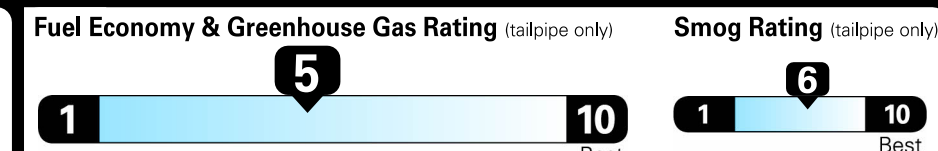

This vehicle emits 412 grams of CO₂ per mile. The best emits 0 grams per mile (tailpipe only). Producing and distributing fuel also create emissions; learn more at fueleconomy.gov.

Actual results will vary for many reasons, including driving conditions and how you drive and maintain your vehicle. The average new vehicle gets 26 MPG and costs $7,000 to fuel over 5 years. Cost estimates are based on 15,000 miles per year at $2.80 per gallon. MPGe is miles per gasoline gallon equivalent. Vehicle emissions are a significant cause of climate change and smog.

fueleconomy.gov

Calculate personalized estimates and compare vehicles

SOLD TO: 422592
NEFTIN VOLKSWAGEN
3550 AUTO MALL DR
WESTLAKE VILLAGE, CA 91362

SHIP TO: 422592
NEFTIN VOLKSWAGEN
3550 AUTO MALL DR
WESTLAKE VILLAGE, CA 91362

Port of Entry: SAN DIEGO
VIN: WVGAV7AXXHK047901

GOVERNMENT 5-STAR SAFETY RATINGS

Overall Vehicle Score ★★★★★

Based on the combined ratings of frontal, side and rollover. Should ONLY be compared to other vehicles of similar size and weight.

Frontal Crash Driver Passenger ★★★★★

Based on the risk of injury in a frontal impact. Should ONLY be compared to other vehicles of similar size and weight.

Side Crash Front Seat Rear Seat ★★★★★

Based on the risk of injury in a side impact.

Rollover ★★★★★

Based on the risk of rollover in a single-vehicle crash.

Star ratings range from 1 to 5 stars (★★★★★) with 5 being the highest.

Source: National Highway Traffic Safety Administration (NHTSA).

www.safercar.gov or 1-888-327-4236

Who better to get you into a Volkswagen than us? **Volkswagen Credit**

Disclaimer: The Monroney describes the vehicle features when the vehicle was first sold/leased to the customer and that as of the present day the actual features on the vehicle might differ from the ones listed on the Monroney label. The Monroney label is for view only purposes and must not be used to paste on the vehicle as a Monroney sticker for resale.