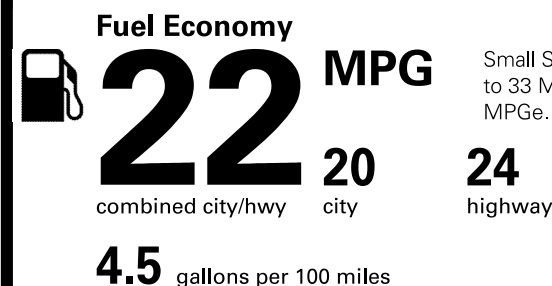

PACKAGES/OPTIONS

- Pure White Exterior No Charge
- Charcoal Black Cloth Interior No Charge
- Premium Package: Composition Media touchscreen AM/FM/HD radio & CD player w/ USB & voice control; VW Car-Net® App-Connect (smartphone integration & interface); SiriusXM® Satellite Radio (w/ limited-time trial subscription); Keyless access (front doors & liftgate) w/ push-button start; Leather-wrapped shift knob; Leather-wrapped multi-function steering wheel; Cruise Control; Cargo area cover; Black roof rails $1,295.00
- 17" Alloy Wheel Package $495.00
- Monster Mats® w/ Logo (set of 4) & Heavy Duty Trunk Liner w/ VW CarGo Blocks $235.00
- Roadside Assistance Kit $85.00
- First Aid Kit $35.00
- 6-Speed Automatic Transmission No Charge

Destination Charge **$865.00**

Total Price: $25,005.00

Fuel, license, title fees, taxes and dealer-installed accessories are not included.

PARTS CONTENT INFORMATION

FOR VEHICLES IN THIS CARLINE:	FOR THIS VEHICLE:
U.S./CANADIAN	FINAL ASSEMBLY POINT:
PARTS CONTENT: 1%	OSNABRUCK, GERMANY
MAJOR SOURCES OF FOREIGN	COUNTRY OF ORIGIN:
PARTS CONTENT:	ENGINE: HUNGARY
GERMANY: 51%	TRANSMISSION: JAPAN
HUNGARY: 17%	

NOTE: PARTS CONTENT DOES NOT INCLUDE FINAL ASSEMBLY, DISTRIBUTION OR OTHER NON-PARTS COSTS.

EPA DOT Fuel Economy and Environment

Gasoline Vehicle

Small Sport Utility Vehicles range from 18 to 33 MPG. The best vehicle rates 119 MPGe.

You spend $2,500 more in fuel costs over 5 years compared to the average new vehicle.

Annual fuel cost $1,900