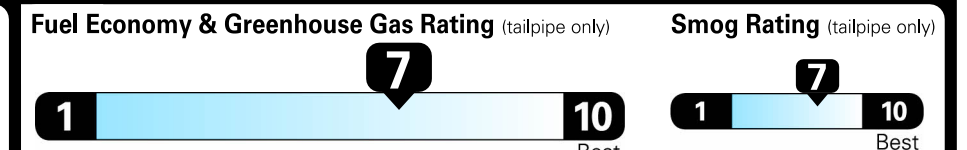

PACKAGES/OPTIONS

- Pure White Exterior No Charge
- Titan Black Leatherette Interior No Charge
- Monster Mats® (set of 4), Heavy Duty Trunk Liner with VW CarGo Blocks $235.00
- Roadside Assistance Kit $85.00
- Security Wheel Locks (set of 4) $80.00
- First Aid Kit $35.00
- 6-Speed Automatic Transmission No Charge

Destination Charge **$820.00**

Total Price: $23,580.00

Fuel, license, title fees, taxes and dealer-installed accessories are not included.

PARTS CONTENT INFORMATION

FOR VEHICLES IN THIS CARLINE:	FOR THIS VEHICLE:
U.S./CANADIAN	FINAL ASSEMBLY POINT:
PARTS CONTENT: 8%	PUEBLA, MEXICO
MAJOR SOURCES OF FOREIGN	COUNTRY OF ORIGIN:
PARTS CONTENT:	ENGINE: MEXICO
MEXICO: 45%	TRANSMISSION: JAPAN

NOTE: PARTS CONTENT DOES NOT INCLUDE FINAL ASSEMBLY, DISTRIBUTION OR OTHER NON-PARTS COSTS.

This vehicle is equipped with bumpers that can withstand an impact of 2.5 miles per hour with no damage to the vehicle's body and safety systems, although the bumper and related components may sustain damage. The bumper system on this vehicle conforms to the current Federal bumper standard of 2.5 miles per hour.

EPA DOT Fuel Economy and Environment

Gasoline Vehicle

Fuel Economy
30 MPG
combined city/hwy city highway
3.3 gallons per 100 miles

Compact Cars range from 14 to 116 MPGe. The best vehicle rates 119 MPGe.

You save $2,250
in fuel costs over 5 years compared to the average new vehicle.

Annual fuel cost $1,750

This vehicle emits 298 grams of CO₂ per mile. The best emits 0 grams per mile (tailpipe only). Producing and distributing fuel also create emissions; learn more at fueleconomy.gov.

Actual results will vary for many reasons, including driving conditions and how you drive and maintain your vehicle. The average new vehicle gets 24 MPG and costs $11,000 to fuel over 5 years. Cost estimates are based on 15,000 miles per year at $3.50 per gallon. MPGe is miles per gasoline gallon equivalent. Vehicle emissions are a significant cause of climate change and smog.

fueleconomy.gov

Calculate personalized estimates and compare vehicles

Smartphone QR Code™

GOVERNMENT 5-STAR SAFETY RATINGS

Overall Vehicle Score ★★★★★

Based on the combined ratings of frontal, side and rollover. Should ONLY be compared to other vehicles of similar size and weight.

Frontal Crash	Driver Passenger	★★★★★

Based on the risk of injury in a frontal impact. Should ONLY be compared to other vehicles of similar size and weight.

Side Crash	Front Seat Rear Seat	★★★★★

Based on the risk of injury in a side impact.

Rollover	★★★★★

Based on the risk of rollover in a single-vehicle crash.

Star ratings range from 1 to 5 stars (★★★★★) with 5 being the highest.

Source: National Highway Traffic Safety Administration (NHTSA).

www.safercar.gov or 1-888-327-4236

Who better to get you into a Volkswagen than us? **Volkswagen Credit**

Das Auto.

Disclaimer: The Monroney describes the vehicle features when the vehicle was first sold/leased to the customer and that as of the present day the actual features on the vehicle might differ from the ones listed on the Monroney label.

The Monroney label is for view only purposes and must not be used to paste on the vehicle as a Monroney sticker for resale.