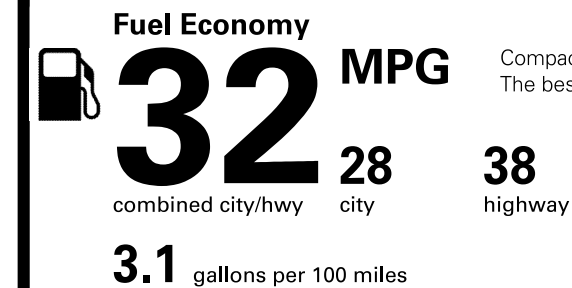

Destination Charge **\$850.00**

Total Price: \$21,310.00

Fuel, license, title fees, taxes and dealer-installed accessories are not included.

Who better to get you into a Volkswagen than us?

This vehicle is equipped with bumpers that can withstand an impact of 2.5 miles per hour with no damage to the vehicle's body and safety systems, although the bumper and related components may sustain damage. The bumper system on this vehicle conforms to the current Federal bumper standard of 2.5 miles per hour.

EPA DOT Fuel Economy and Environment

Gasoline Vehicle

Compact Cars range from 14 to 107 MPG. The best vehicle rates 136 MPGe.

You save \$1,250
in fuel costs over 5 years compared to the average new vehicle.