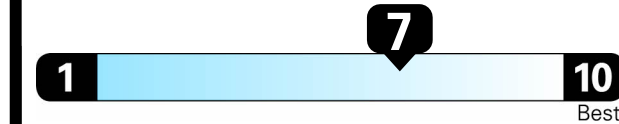

Fuel Economy & Greenhouse Gas Rating (tailpipe only)