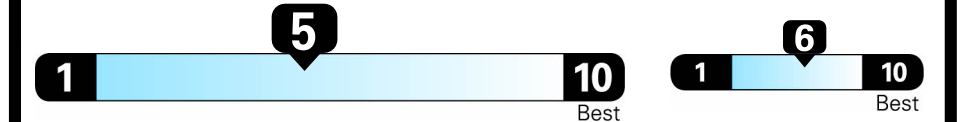

PACKAGES/OPTIONS

- Deep Black Pearl Exterior No Charge
- Black Leather Interior No Charge
- Power Front Seats w/ Lumbar Support & Driver's Seat Position Memory, Leather Seating Surfaces, Power Folding Side Mirrors w/ Position Memory $610.00
- Monster Mats® (set of 4) w/ Trunk Liner & VW CarGo Blocks $235.00
- Roadside Assistance Kit $85.00
- Security Wheel Locks (set of 4) $80.00
- 6-Speed Automatic Transmission No Charge

Destination Charge **$865.00**

Total Price: $33,870.00

Fuel, license, title fees, taxes and dealer-installed accessories are not included.

PARTS CONTENT INFORMATION

FOR VEHICLES IN THIS CARLINE:	FOR THIS VEHICLE:
U.S./CANADIAN	FINAL ASSEMBLY POINT:
PARTS CONTENT: 1%	OSNABRUCK, GERMANY
MAJOR SOURCES OF FOREIGN	COUNTRY OF ORIGIN:
PARTS CONTENT:	ENGINE: HUNGARY
GERMANY: 49%	TRANSMISSION: JAPAN
HUNGARY: 15%	

NOTE: PARTS CONTENT DOES NOT INCLUDE FINAL ASSEMBLY, DISTRIBUTION OR OTHER NON-PARTS COSTS.

EPA DOT Fuel Economy and Environment

Gasoline Vehicle

Fuel Economy
22 MPG
combined city/hwy city highway
4.5 gallons per 100 miles

Small Sport Utility Vehicles range from 18 to 33 MPG. The best vehicle rates 119 MPGe.

You spend $2,500 more in fuel costs over 5 years compared to the average new vehicle.

Annual fuel cost $1,900

Fuel Economy & Greenhouse Gas Rating (tailpipe only)

Smog Rating (tailpipe only)

This vehicle emits 412 grams of CO₂ per mile. The best emits 0 grams per mile (tailpipe only). Producing and distributing fuel also create emissions; learn more at fueleconomy.gov.

Actual results will vary for many reasons, including driving conditions and how you drive and maintain your vehicle. The average new vehicle gets 26 MPG and costs $7,000 to fuel over 5 years. Cost estimates are based on 15,000 miles per year at $2.80 per gallon. MPGe is miles per gasoline gallon equivalent. Vehicle emissions are a significant cause of climate change and smog.

fueleconomy.gov

Calculate personalized estimates and compare vehicles

Smartphone QR Code™

SOLD TO: 422595
NEW CENTURY VOLKSWAGEN
1220 S BRAND BLVD
GLENDALE, CA 91204

SHIP TO: 422595
NEW CENTURY VOLKSWAGEN
1220 S BRAND BLVD
GLENDALE, CA 91204

Port of Entry: SAN DIEGO
VIN: WVGTV7AX8HK013514

GOVERNMENT 5-STAR SAFETY RATINGS

Overall Vehicle Score ★★★★★

Based on the combined ratings of frontal, side and rollover. Should ONLY be compared to other vehicles of similar size and weight.

Frontal Crash Driver Passenger ★★★★★

Based on the risk of injury in a frontal impact. Should ONLY be compared to other vehicles of similar size and weight.

Side Crash Front Seat Rear Seat ★★★★★

Based on the risk of injury in a side impact.

Rollover ★★★★★

Based on the risk of rollover in a single-vehicle crash.

Star ratings range from 1 to 5 stars (★★★★★) with 5 being the highest.

Source: National Highway Traffic Safety Administration (NHTSA).

www.safercar.gov or 1-888-327-4236

Who better to get you into a Volkswagen than us? **Volkswagen Credit**

Disclaimer: The Monroney describes the vehicle features when the vehicle was first sold/leased to the customer and that as of the present day the actual features on the vehicle might differ from the ones listed on the Monroney label. The Monroney label is for view only purposes and must not be used to paste on the vehicle as a Monroney sticker for resale.