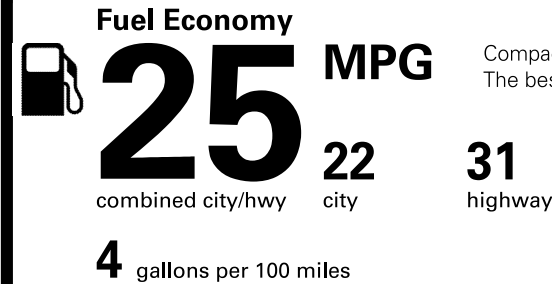

Destination Charge **\$865.00**

Total Price: \$35,870.00

Fuel, license, title fees, taxes and dealer-installed accessories are not included.

This vehicle is equipped with bumpers that can withstand an impact of 2.5 miles per hour with no damage to the vehicle's body and safety systems, although the bumper and related components may sustain damage. The bumper system on this vehicle conforms to the current Federal bumper standard of 2.5 miles per hour.

Fuel Economy and Environment

Compact Cars range from 14 to 116 MPG. The best vehicle rates 119 MPGe.

You spend \$1,000 more in fuel costs over 5 years compared to the average new vehicle.

Annual fuel cost \$2,000