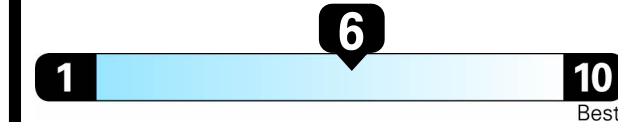

Fuel Economy & Greenhouse Gas Rating (tailpipe only)