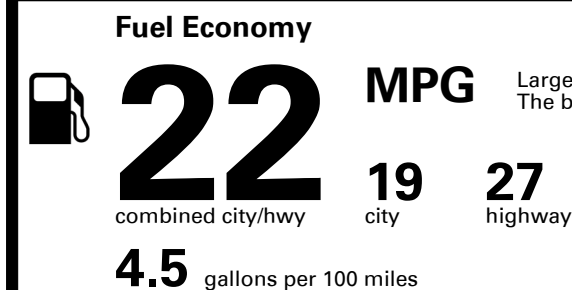

TOTAL PRICE: \$47,880.00

EMISSIONS:
 This vehicle is certified to meet emission requirements in all 50 states

EPA DOT Fuel Economy and Environment

Gasoline Vehicle

Large Cars range from 14 to 104 MPG. The best vehicle rates 136 MPGe.