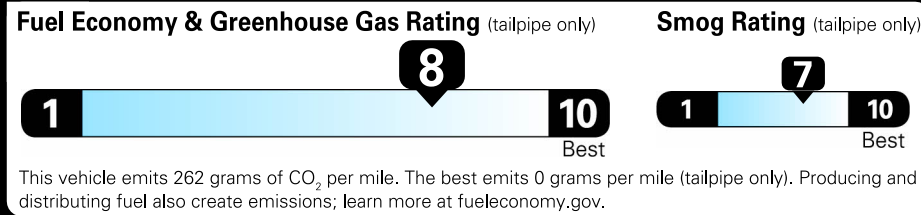

EPA DOT Fuel Economy and Environment

Gasoline Vehicle

Fuel Economy
34 MPG
combined city/hwy
30 city
40 highway
2.9 gallons per 100 miles

Compact Cars range from 14 to 119 MPG.
The best vehicle rates 136 MPGe.

You save \$1,500
in fuel costs
over 5 years
compared to the
average new vehicle.

Annual fuel COST
\$1,100

Actual results will vary for many reasons, including driving conditions and how you drive and maintain your vehicle. The average new vehicle gets 27 MPG and costs \$7,000 to fuel over 5 years. Cost estimates are based on 15,000 miles per year at \$2.55 per gallon. MPGe is miles per gasoline gallon equivalent. Vehicle emissions are a significant cause of climate change and smog.