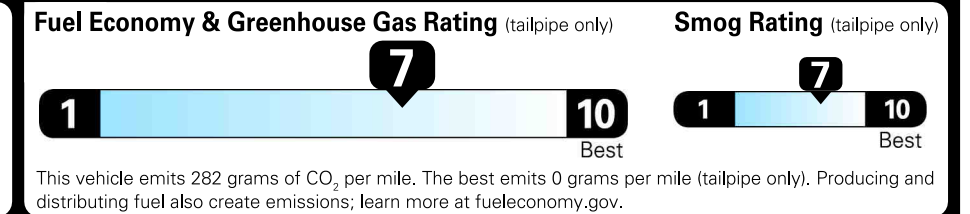

PACKAGES/OPTIONS

- White Silver Metallic Exterior No Charge
- Titan Black & Palladium Gray Interior No Charge
- Cold Weather Package: Heated Front Seats; Heated Front Washer Nozzles $395.00
- 6-Speed Automatic Transmission No Charge

Destination Charge **$820.00**

Total Price: $20,210.00

Fuel, license, title fees, taxes and dealer-installed accessories are not included.

PARTS CONTENT INFORMATION

FOR VEHICLES IN THIS CARLINE:	FOR THIS VEHICLE:
U.S./CANADIAN	FINAL ASSEMBLY POINT:
PARTS CONTENT: 8%	PUEBLA, MEXICO
MAJOR SOURCES OF FOREIGN	COUNTRY OF ORIGIN:
PARTS CONTENT:	ENGINE: GERMANY
MEXICO: 30%	TRANSMISSION: JAPAN
GERMANY: 22%	

NOTE: PARTS CONTENT DOES NOT INCLUDE FINAL ASSEMBLY, DISTRIBUTION OR OTHER NON-PARTS COSTS.

EPA DOT Fuel Economy and Environment

Gasoline Vehicle

Fuel Economy

32 MPG combined city/hwy

28 city

38 highway

3.1 gallons per 100 miles

Compact Cars range from 14 to 116 MPG. The best vehicle rates 119 MPGe.

You save $1,250 in fuel costs over 5 years compared to the average new vehicle.

Annual fuel cost $1,150

Actual results will vary for many reasons, including driving conditions and how you drive and maintain your vehicle. The average new vehicle gets 26 MPG and costs $7,000 to fuel over 5 years. Cost estimates are based on 15,000 miles per year at $2.45 per gallon. MPGe is miles per gasoline gallon equivalent. Vehicle emissions are a significant cause of climate change and smog.

fueleconomy.gov

Calculate personalized estimates and compare vehicles

SOLD TO: 403112
GANLEY WESTSIDE IMPORTS, INC.
25580 LORAIN RD
NORTH OLMSTED, OH 44070

SHIP TO: 403112
GANLEY WESTSIDE IMPORTS, INC.
25580 LORAIN RD
NORTH OLMSTED, OH 44070

Port of Entry: HOUSTON
VIN: 3VW2B7AJ4HM223201

GOVERNMENT 5-STAR SAFETY RATINGS

Overall Vehicle Score ★★★★★

Based on the combined ratings of frontal, side and rollover. Should ONLY be compared to other vehicles of similar size and weight.

Frontal Crash Driver Passenger ★★★★★

Based on the risk of injury in a frontal impact. Should ONLY be compared to other vehicles of similar size and weight.

Side Crash Front Seat Rear Seat ★★★★★

Based on the risk of injury in a side impact.

Rollover ★★★★★

Based on the risk of rollover in a single-vehicle crash.

Star ratings range from 1 to 5 stars (★★★★★) with 5 being the highest.

Source: National Highway Traffic Safety Administration (NHTSA).

www.safercar.gov or 1-888-327-4236

Who better to get you into a Volkswagen than us? **Volkswagen Credit**

Disclaimer: The Monroney describes the vehicle features when the vehicle was first sold/leased to the customer and that as of the present day the actual features on the vehicle might differ from the ones listed on the Monroney label. The Monroney label is for view only purposes and must not be used to paste on the vehicle as a Monroney sticker for resale.