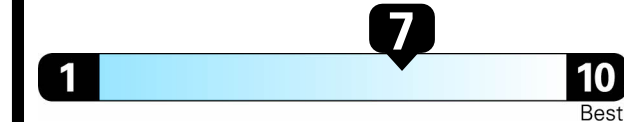

PACKAGES/OPTIONS

- Platinum Gray Metallic Exterior No Charge
- Titan Black & Palladium Gray Interior No Charge
- Monster Mats® (set of 4) w/ Trunk Liner & CarGo Blocks $235.00
- Roadside Assistance Kit $85.00
- 6-Speed Automatic Transmission No Charge

Destination Charge **$820.00**

Total Price: $20,135.00

Fuel, license, title fees, taxes and dealer-installed accessories are not included.

This vehicle is equipped with bumpers that can withstand an impact of 2.5 miles per hour with no damage to the vehicle's body and safety systems, although the bumper and related components may sustain damage. The bumper system on this vehicle conforms to the current Federal bumper standard of 2.5 miles per hour.

EPA DOT Fuel Economy and Environment

Gasoline Vehicle

Fuel Economy
32 MPG
combined city/hwy
28 city
38 highway
3.1 gallons per 100 miles

Compact Cars range from 14 to 116 MPG. The best vehicle rates 119 MPGe.

You save $1,250
in fuel costs over 5 years
compared to the average new vehicle.

Annual fuel cost $1,150

Fuel Economy & Greenhouse Gas Rating (tailpipe only)