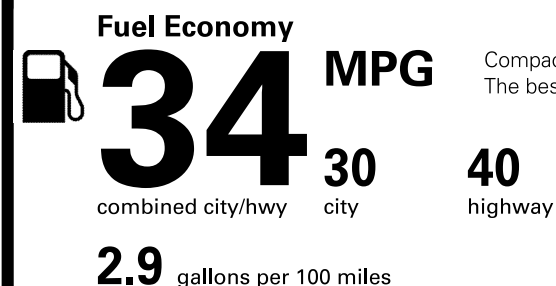

- Volkswagen New Vehicle Limited Warranty
  - 6 years/72,000 miles (whichever occurs first)
  - Includes coverage for powertrain components
- Limited Warranty against Corrosion Perforation
  - 7 years/100,000 miles (whichever occurs first)
- Please ask your dealer for a copy of the Volkswagen warranty booklet for details.
- 24-HOUR ROADSIDE ASSISTANCE
  - * 3 years/36,000 miles (whichever occurs first)
  - (Towing, Jump Starts, Tire Changes, Out of Fuel, and Lock-Out)
  - Provided by a third party supplier

PACKAGES/OPTIONS

- Tornado Red Exterior
- Titan Black Cloth Interior
- Driver Assistance Package:
  - Forward Collision Warning & Autonomous Emergency Braking (Front Assist);
  - Blind Spot Monitor w/ Rear Traffic Alert;
  - Heated side mirrors
- 8-Speed Automatic w/ Tiptronic®

No Charge
No Charge
$450.00

No Charge

Destination Charge **$850.00**

Total Price: $20,645.00

Fuel, license, title fees, taxes and dealer-installed accessories are not included.

Who better to get you into a Volkswagen than us?

PARTS CONTENT INFORMATION	
FOR VEHICLES IN THIS CARLINE:	FOR THIS VEHICLE:
U.S./CANADIAN	FINAL ASSEMBLY POINT:
PARTS CONTENT: 10%	PUEBLA, MEXICO
MAJOR SOURCES OF FOREIGN	COUNTRY OF ORIGIN:
PARTS CONTENT:	ENGINE: GERMANY
GERMANY: 30%	TRANSMISSION: JAPAN
MEXICO: 28%	
NOTE: PARTS CONTENT DOES NOT INCLUDE FINAL ASSEMBLY, DISTRIBUTION OR OTHER NON-PARTS COSTS.	

EPA DOT Fuel Economy and Environment

Gasoline Vehicle

Compact Cars range from 14 to 107 MPG. The best vehicle rates 136 MPGe.

You save $1,500
in fuel costs over 5 years compared to the average new vehicle.

Annual fuel Cost $1,100