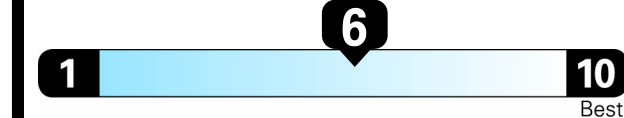

LOC: Platinum Gray Metallic Exterior

Dealer Stock Status: SOLD

Titan Black Cloth Interior

VIN: 3VWFD7AT1JM709581

MODEL: 5C22P6-2018 Beetle 2.0T S
2017334-ORIGINAL

2018 Beetle 2.0T S

Platinum Gray Metallic Exterior Titan Black Cloth Interior

STANDARD FEATURES (unless replaced by options)

PERFORMANCE

- 2.0L TSI® 16-valve DOHC turbo 4-cylinder engine w/ direct fuel injection
- Electro-mechanical power steering w/ variable assistance
- Four-wheel independent suspension

SAFETY FEATURES

- Driver & front passenger front & side airbag supplemental restraint systems
- Side Curtain Protection® head impact airbags
- 3-point safety belts, all seating positions
- Anti-lock Braking System (ABS) w/ disc brakes
- Anti-Slip Regulation (ASR) & Engine Brake Assist (EBA)
- Electronic Brake-pressure Distribution (EBD) & Hydraulic Brake Assist (HBA)
- Electronic Stability Control (ESC) & Electronic Differential Lock (EDL)
- Intelligent Crash Response System (ICRS)
- Lower Anchors & Tethers for CHildren (LATCH)
- Tire Pressure Monitoring System (TPMS)

EXTERIOR

- 16" alloy wheels w/ all-season tires
- Halogen headlights w/ Daytime Running Lights (DRL)
- Heated, foldable, power adjustable side mirrors
- Variable intermittent front wipers
- Rear spoiler

INTERIOR

- Single-zone manual climate control
- Leather-wrapped, 3-spoke, multi-function steering wheel
- Tilting & telescoping adjustable steering column
- Front seats: 6-way manual w/ 2nd-row Easy Access
- Rear seat: 50/50 split-folding w/ head restraints
- Cloth seating surfaces
- Front center console w/ cup holders, armrest & storage
- Front reading lights

TECHNOLOGY