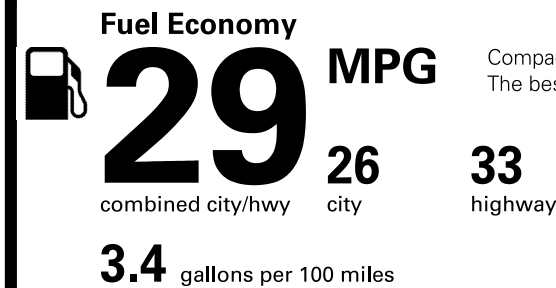

PACKAGES/OPTIONS

- Platinum Gray Metallic Exterior
- Titan Black Cloth Interior
- 6-Speed Automatic Transmission
- Fleet Vehicle Not For Retail Sale

No Charge
No Charge
No Charge
No Charge

Destination Charge **\$850.00**

Total Price: \$21,070.00

Fuel, license, title fees, taxes and dealer-installed accessories are not included.

EPA DOT Fuel Economy and Environment

Gasoline Vehicle

Compact Cars range from 14 to 107 MPG. The best vehicle rates 136 MPGe.

You save \$500
in fuel costs over 5 years
 compared to the average new vehicle.

Annual fuel cost \$1,250

Fuel Economy & Greenhouse Gas Rating (tailpipe only)

Smog Rating (tailpipe only)

This vehicle emits 308 grams of CO₂ per mile. The best emits 0 grams per mile (tailpipe only). Producing and distributing fuel also create emissions; learn more at fueleconomy.gov.