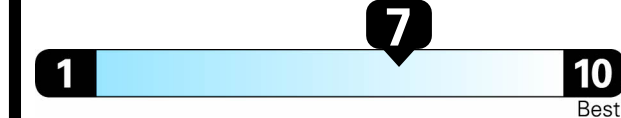

PACKAGES/OPTIONS

- Platinum Gray Metallic Exterior No Charge
- Titan Black Leatherette Interior No Charge
- Monster Mats® (set of 4) w/ Trunk Liner & CarGo Blocks $235.00
- Roadside Assistance Kit $85.00
- First Aid Kit $35.00
- 6-Speed Automatic Transmission No Charge

Destination Charge **$850.00**

Total Price: $23,450.00

Fuel, license, title fees, taxes and dealer-installed accessories are not included.

This vehicle is equipped with bumpers that can withstand an impact of 2.5 miles per hour with no damage to the vehicle's body and safety systems, although the bumper and related components may sustain damage. The bumper system on this vehicle conforms to the current Federal bumper standard of 2.5 miles per hour.

Fuel Economy and Environment

Gasoline Vehicle

Fuel Economy
32 MPG
combined city/hwy city highway
3.1 gallons per 100 miles

Compact Cars range from 14 to 107 MPG. The best vehicle rates 136 MPGe.

You save $1,250
in fuel costs over 5 years
compared to the average new vehicle.

Annual fuel cost $1,100

Fuel Economy & Greenhouse Gas Rating (tailpipe only)