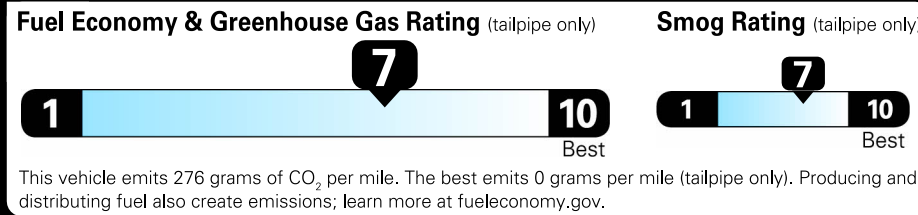

Annual fuel COST \$1,200

Actual results will vary for many reasons, including driving conditions and how you drive and maintain your vehicle. The average new vehicle gets 27 MPG and costs \$7,000 to fuel over 5 years. Cost estimates are based on 15,000 miles per year at \$2.55 per gallon. MPGe is miles per gasoline gallon equivalent. Vehicle emissions are a significant cause of climate change and smog.