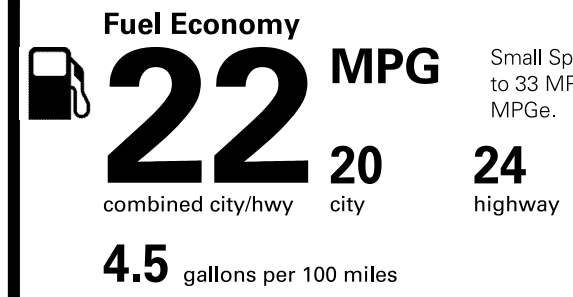

Destination Charge **\$865.00**

Total Price: \$26,895.00

Fuel, license, title fees, taxes and dealer-installed accessories are not included.

PARTS CONTENT INFORMATION	
FOR VEHICLES IN THIS CARLINE:	FOR THIS VEHICLE:
U.S./CANADIAN	FINAL ASSEMBLY POINT:
PARTS CONTENT: 1%	OSNABRUCK, GERMANY
MAJOR SOURCES OF FOREIGN	COUNTRY OF ORIGIN:
PARTS CONTENT:	ENGINE: HUNGARY
GERMANY: 49%	TRANSMISSION: JAPAN
HUNGARY: 15%	
NOTE: PARTS CONTENT DOES NOT INCLUDE FINAL ASSEMBLY, DISTRIBUTION OR OTHER NON-PARTS COSTS.	

EPA DOT Fuel Economy and Environment

Gasoline Vehicle

Small Sport Utility Vehicles range from 18 to 33 MPG. The best vehicle rates 119 MPGe.

You spend \$2,500 more in fuel costs over 5 years compared to the average new vehicle.