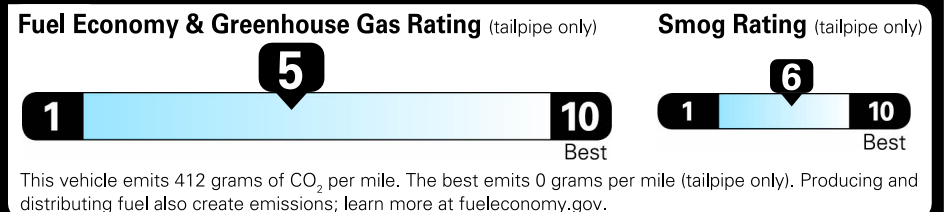

Actual results will vary for many reasons, including driving conditions and how you drive and maintain your vehicle. The average new vehicle gets 26 MPG and costs $7,000 to fuel over 5 years. Cost estimates are based on 15,000 miles per year at $2.80 per gallon. MPGe is miles per gasoline gallon equivalent. Vehicle emissions are a significant cause of climate change and smog.

fueleconomy.gov

Calculate personalized estimates and compare vehicles

SOLD TO: 421012
HONOLULU VOLKSWAGEN
2881 N. NIMITZ HIGHWAY
HONOLULU, HI 96819

SHIP TO: 421012
HONOLULU VOLKSWAGEN
2881 N. NIMITZ HIGHWAY
HONOLULU, HI 96819

Port of Entry: SAN DIEGO
VIN: WVGAV7AXXHK027681

GOVERNMENT 5-STAR SAFETY RATINGS

Overall Vehicle Score ★★★★★		
Based on the combined ratings of frontal, side and rollover. Should ONLY be compared to other vehicles of similar size and weight.		
Frontal Crash	Driver Passenger	★★★★★
Based on the risk of injury in a frontal impact. Should ONLY be compared to other vehicles of similar size and weight.		
Side Crash	Front Seat Rear Seat	★★★★★
Based on the risk of injury in a side impact.		
Rollover		★★★★★
Based on the risk of rollover in a single-vehicle crash.		

Star ratings range from 1 to 5 stars (★★★★★) with 5 being the highest.
Source: National Highway Traffic Safety Administration (NHTSA).
www.safercar.gov or 1-888-327-4236

Who better to get you into a Volkswagen than us? **Volkswagen Credit**

Disclaimer: The Monroney describes the vehicle features when the vehicle was first sold/leased to the customer and that as of the present day the actual features on the vehicle might differ from the ones listed on the Monroney label. The Monroney label is for view only purposes and must not be used to paste on the vehicle as a Monroney sticker for resale.