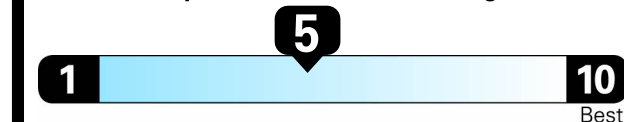

LOC: Reflex Silver Metallic Exterior

Dealer Stock Status: INVENTORY

Black Leatherette Interior

VIN: WVGRV7AXXHK008289

MODEL: 5N2WV1-2017 Tiguan 2.0T Wolfsburg Edition
2016316-ORIGINAL

2017 Tiguan 2.0T Wolfsburg Edition

Reflex Silver Metallic Exterior

Black Leatherette Interior

Volkswagen

STANDARD FEATURES (unless replaced by options)

PERFORMANCE

- 2.0L TSI® DOHC 16V TURBO 4-CYLINDER DIRECT INJECTION ENGINE
- FRONT-WHEEL-DRIVE
- FOUR-WHEEL INDEPENDENT SUSPENSION

SAFETY FEATURES

- FRONT & SIDE AIRBAG SUPPLEMENTAL RESTRAINT SYSTEMS FOR DRIVER & FRONT PASSENGER
- SIDE CURTAIN PROTECTION® HEAD IMPACT AIRBAGS
- 3-POINT SAFETY BELTS, ALL SEATING POSITIONS
- ANTI-LOCK BRAKING SYSTEM (ABS) W/ DISC BRAKES
- ELECTRONIC STABILITY CONTROL (ESC)
- INTELLIGENT CRASH RESPONSE SYSTEM (ICRS)
- LOWER ANCHORS & TETHERS FOR CHILDREN (LATCH)
- TIRE PRESSURE MONITORING SYSTEM (TPMS)

EXTERIOR

- 17" ALLOY WHEELS W/ ALL-SEASON TIRES
- AUTOMATIC HEADLIGHTS W/ DAYTIME RUNNING LIGHTS (DRL)
- HEATED, FOLDABLE, POWER ADJUSTABLE SIDE MIRRORS
- RAIN-SENSING FRONT WIPERS W/ HEATED WASHER NOZZLES
- CHROME ROOF RAILS, WINDOW TRIM & PROTECTIVE SIDE MOLDINGS
- PANORAMIC, POWER SUNROOF

INTERIOR

- CLIMATIC MANUAL CLIMATE CONTROL
- LEATHER-TRIMMED, MULTI-FUNCTION STEERING WHEEL
- HEATED POWER DRIVER'S SEAT W/ LUMBAR SUPPORT
- HEATED MANUAL FRONT PASSENGER SEAT W/ POWER RECLINE
- SPLIT-FOLDING, SLIDE & RECLINE REAR SEAT W/ ARMREST
- LEATHERETTE SEATING SURFACES
- CENTER CONSOLE W/ CUP HOLDERS, ARMREST & STORAGE
- CARPETED FLOOR MATS, FRONT & REAR
- FRONT READING LIGHTS & ILLUMINATED VANITY MIRRORS
- AUTO-DIMMING INTERIOR REARVIEW MIRROR
- POWER WINDOWS W/ AUTO UP/DOWN
- ELECTRIC PARKING BRAKE

TECHNOLOGY