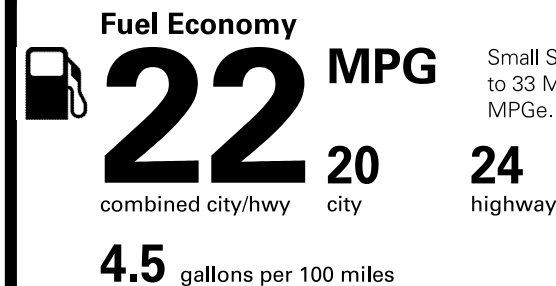

Destination Charge **\$865.00**

Total Price: \$31,360.00

Fuel, license, title fees, taxes and dealer-installed accessories are not included.

- No Charge
- No Charge
- \$235.00
- \$85.00
- \$80.00
- No Charge

NOTE: PARTS CONTENT DOES NOT INCLUDE FINAL ASSEMBLY, DISTRIBUTION OR OTHER NON-PARTS COSTS.

EPA DOT Fuel Economy and Environment

Gasoline Vehicle

Small Sport Utility Vehicles range from 18 to 33 MPG. The best vehicle rates 119 MPGe.