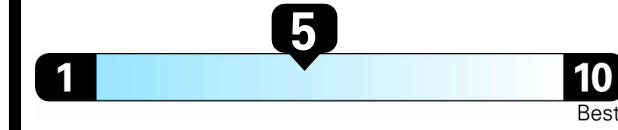

Fuel Economy and Environment

Gasoline Vehicle

Fuel Economy

25 MPG
combined city/hwy

Compact Cars range from 14 to 116 MPG. The best vehicle rates 119 MPGe.

22 city

31 highway

4 gallons per 100 miles

You spend \$1,500

more in fuel costs over 5 years compared to the average new vehicle.

Annual fuel cost \$1,700

Fuel Economy & Greenhouse Gas Rating (tailpipe only)

Smog Rating (tailpipe only)

This vehicle emits 349 grams of CO₂ per mile. The best emits 0 grams per mile (tailpipe only). Producing and distributing fuel also create emissions; learn more at fueleconomy.gov.