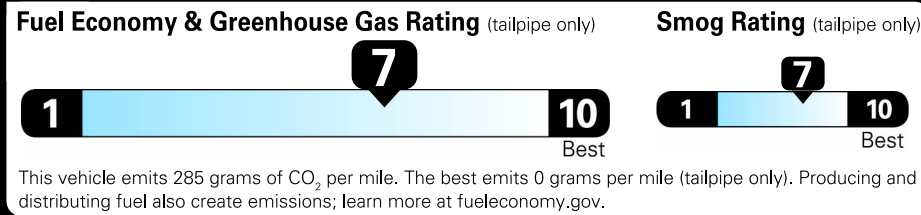

2020 Golf TSI®

Deep Black Pearl Exterior
Titan Black Leatherette Interior

6-Speed Manual Transmission

Volkswagen

Fuel Economy
31 MPG
combined city/hwy
28 city
36 highway
3.2 gallons per 100 miles

Compact Cars range from 14 to 113 MPG.
The best vehicle rates 136 MPGe.

You save \$1,000
in fuel costs over 5 years
compared to the average new vehicle.

Annual fuel COST
\$1,300

Actual results will vary for many reasons, including driving conditions and how you drive and maintain your vehicle. The average new vehicle gets 27 MPG and costs \$7,500 to fuel over 5 years. Cost estimates are based on 15,000 miles per year at \$2.70 per gallon. MPGe is miles per gasoline gallon equivalent. Vehicle emissions are a significant cause of climate change and smog.