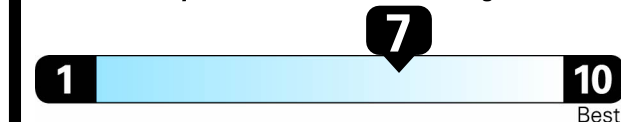

25 city

38 highway

3.4 gallons per 100 miles

You save \$1,250

in fuel costs over 5 years compared to the average new vehicle.

Annual fuel cost \$1,550

Fuel Economy & Greenhouse Gas Rating (tailpipe only)

Smog Rating (tailpipe only)