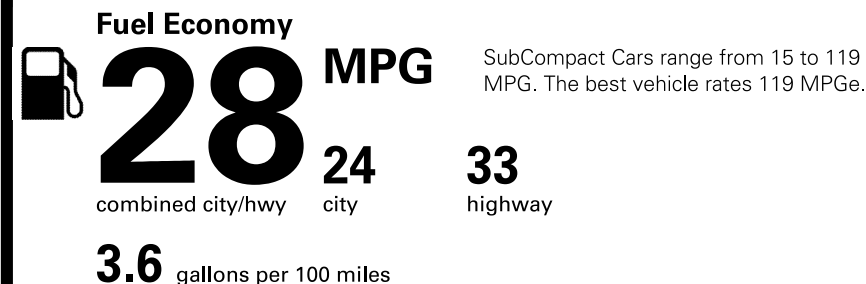

DRIVER CARE PACKAGE

WARRANTY INFORMATION

1. Volkswagen New Vehicle Limited Warranty * 3 years/36,000 miles (whichever occurs first)
   - Powertrain Limited Warranty * 5 years/60,000 miles (whichever occurs first)
   - Limited Warranty against Corrosion Perforation * 12 years/120,000 miles (whichever occurs first)
2. Please ask your dealer for a copy of the Volkswagen warranty booklet for details.
- 24-HOUR ROADSIDE ASSISTANCE
4. * 3 years/36,000 miles (whichever occurs first) (Towing, Jump Starts, Tire Changes, Out of Fuel, and Lock-Out) Provided by a third party supplier

PACKAGES/OPTIONS

- Pure White Exterior
- Classic cloth & V-TEX Leatherette
- Monster Mats® w/ Logo (set of 4)
- Roadside Assistance Kit
- 6-Speed Automatic Transmission

- No Charge
- No Charge
- $130.00
- $85.00
- No Charge

Destination Charge **$820.00**

Total Price: $26,030.00

Fuel, license, title fees, taxes and dealer-installed accessories are not included.

PARTS CONTENT INFORMATION

FOR VEHICLES IN THIS CARLINE:	FOR THIS VEHICLE:
U.S./CANADIAN	FINAL ASSEMBLY POINT:
PARTS CONTENT: 12%	PUEBLA, MEXICO
MAJOR SOURCES OF FOREIGN	COUNTRY OF ORIGIN:
PARTS CONTENT:	ENGINE: MEXICO
MEXICO: 33%	TRANSMISSION: JAPAN

NOTE: PARTS CONTENT DOES NOT INCLUDE FINAL ASSEMBLY, DISTRIBUTION OR OTHER NON-PARTS COSTS.

EPA DOT Fuel Economy and Environment

Gasoline Vehicle

You save $500
in fuel costs over 5 years compared to the average new vehicle.

Annual fuel cost **$1,300**