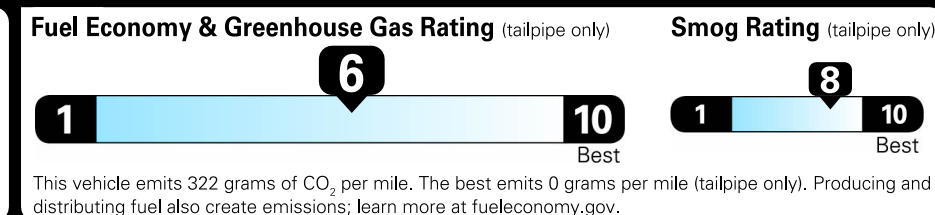

## EPA DOT Fuel Economy and Environment

Gasoline Vehicle

**You save \$500**  
in fuel costs over 5 years compared to the average new vehicle.

Annual fuel cost **\$1,300**

Actual results will vary for many reasons, including driving conditions and how you drive and maintain your vehicle. The average new vehicle gets 26 MPG and costs \$7,000 to fuel over 5 years. Cost estimates are based on 15,000 miles per year at \$2.45 per gallon. MPGe is miles per gasoline gallon equivalent. Vehicle emissions are a significant cause of climate change and smog.