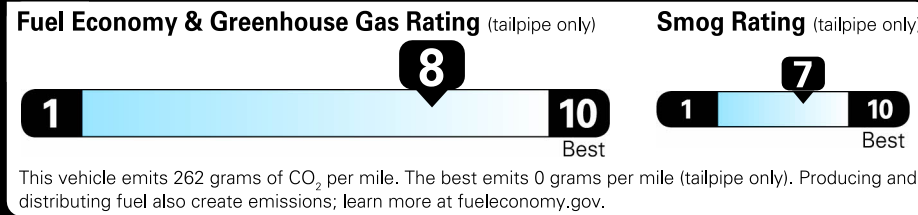

LOC:  
Deep Black Pearl Exterior

Dealer Stock Status: INVENTORY

Titan Black Leatherette Interior

VIN: 3VWE57BU8KM109397

MODEL: BU34MS-2019 Jetta 1.4T SEL  
2018322-ORIGINAL

**EPA DOT Fuel Economy and Environment**

**You save**  
**\$1,500**  
**in fuel costs**  
**over 5 years**  
compared to the  
average new vehicle.

**Annual fuel COST**  
**\$1,100**

Actual results will vary for many reasons, including driving conditions and how you drive and maintain your vehicle. The average new vehicle gets 27 MPG and costs \$7,000 to fuel over 5 years. Cost estimates are based on 15,000 miles per year at \$2.55 per gallon. MPGe is miles per gasoline gallon equivalent. Vehicle emissions are a significant cause of climate change and smog.