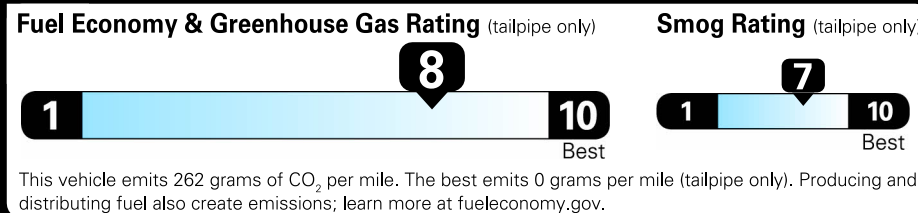

LOC:
Pure White Exterior

Dealer Stock Status: INVENTORY

Titan Black Leatherette Interior

VIN: 3VWEB7BU7KM164769

MODEL: BU34NS-2019 Jetta 1.4T SEL
2019155-ORIGINAL

EPA DOT Fuel Economy and Environment

Gasoline Vehicle

Fuel Economy
34 MPG
combined city/hwy
30 city
40 highway
2.9 gallons per 100 miles

Compact Cars range from 14 to 119 MPG.
The best vehicle rates 136 MPGe.

You save
$1,500
in fuel costs
over 5 years
compared to the
average new vehicle.

Annual fuel COST
$1,100

Actual results will vary for many reasons, including driving conditions and how you drive and maintain your vehicle. The average new vehicle gets 27 MPG and costs $7,000 to fuel over 5 years. Cost estimates are based on 15,000 miles per year at $2.55 per gallon. MPGe is miles per gasoline gallon equivalent. Vehicle emissions are a significant cause of climate change and smog.

fuel economy.gov
Calculate personalized estimates and compare vehicles

2019 Jetta 1.4T SEL

Pure White Exterior
Titan Black Leatherette Interior

Volkswagen

STANDARD FEATURES (unless replaced by packages or options)

PERFORMANCE

- 1.4L TSI® 16-valve DOHC turbo 4-cylinder engine w/ direct fuel injection
- Electro-mechanical power steering w/ variable assistance

SAFETY FEATURES

- 3-point safety belts, all seating positions
- Advanced Airbag Protection System w/ 6 airbags
- Anti-lock Braking System (ABS) w/ disc brakes
- Anti-Slip Regulation (ASR) & Engine Brake Assist (EBA)
- Electronic Brake-pressure Distribution (EBD) & Hydraulic Brake Assist (HBA)
- Electronic Stability Control (ESC) & Electronic Differential Lock (EDL)
- Intelligent Crash Response System (ICRS)
- Lower Anchors & Tethers for CHildren (LATCH)
- Rear View Camera System
- Tire Pressure Monitoring System (TPMS)

EXTERIOR

- 16" alloy wheels w/ all-season tires
- Automatic, LED headlights w/ LED Daytime Running Lights (DRL)
- LED taillights
- Heated, foldable, power adjustable side mirrors
- Rain-sensing, variable intermittent front wipers
- Power tilting & sliding panoramic sunroof

INTERIOR

- Climatronic® dual-zone automatic climate control
- Leather-wrapped, 3-spoke, multi-function steering wheel
- Driver's seat: heated, 6-way manual including height adjustment
- Front passenger seat: heated, 4-way manual
- Rear seat: 3-passenger, 60/40 split-folding w/ fold-down armrest
- V-Tex leatherette seating surfaces
- 10-color, customizable ambient interior lighting; front footwell lights
- Auto-dimming interior rearview mirror
- Carpeted floor mats, front & rear

TECHNOLOGY & CONVENIENCE

- Volkswagen Digital Cockpit
- Driving Mode Selection
- Forward Collision Warning & Autonomous Emergency Braking (Front Assist)
- Active Blind Spot Monitor w/ Rear Traffic Alert
- Lane Keeping System (Lane Assist)
- High Beam Control (Light Assist)
- Adaptive Cruise Control (ACC)
- Keyless access (front doors & trunk) w/ push-button start
- Composition Media: 8" touchscreen AM/FM/HD Radio™ & CD player w/ USB & voice control
- BeatsAudio™ premium sound system w/ subwoofer
- Bluetooth® connectivity (for compatible devices)
- SiriusXM® Satellite Radio (w/ limited time trial subscription)

The People First Warranty*

- 6 Years/72,000 Miles (whichever occurs first)
  New Vehicle Limited Warranty
- Includes coverage for powertrain components

*For important details, see dealer for a copy of the VW warranty booklet.