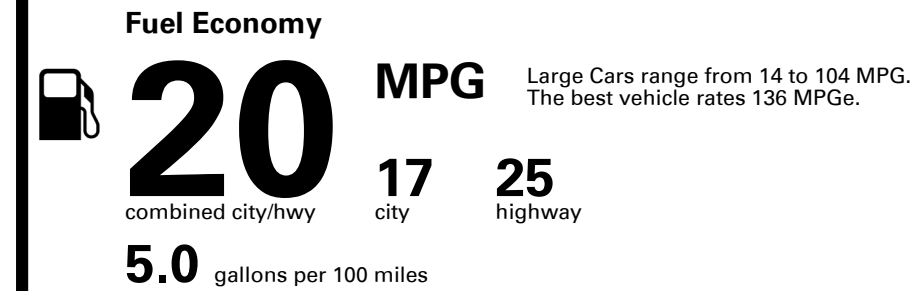

TOTAL PRICE: \$56,510.00

EMISSIONS:
This vehicle is certified to meet emission requirements in all 50 states

EPA DOT Fuel Economy and Environment

Gasoline Vehicle

You spend \$3,750
more in fuel costs over 5 years compared to the average new vehicle.

Annual fuel cost \$2,100

Fuel Economy & Greenhouse Gas Rating (tailpipe only)

Smog Rating (tailpipe only)

This vehicle emits 442 grams CO₂ per mile. The best emits 0 grams per mile (tailpipe only). Producing and distributing fuel also create emissions; learn more at fueleconomy.gov.