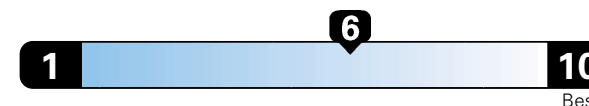

ALFA ROMEO GIULIA SPORT RWD

2018 MODEL YEAR

THIS VEHICLE IS MANUFACTURED TO MEET SPECIFIC UNITED STATES REQUIREMENTS. THIS VEHICLE IS NOT MANUFACTURED FOR SALE OR REGISTRATION OUTSIDE OF THE UNITED STATES.

MANUFACTURER'S SUGGESTED RETAIL PRICE OF THIS MODEL INCLUDING DEALER PREPARATION

Base Price: $38,195

ALFA GIULIA RWD
Exterior Color: Alfa Rosso (Red) Exterior Paint
Interior Color: Black / Tan Interior Colors
Interior: Leather Seats
Engine: 2.0L 280HP Direct Injection I4 Turbo Engine
Transmission: 8-Speed Automatic Transmission
STANDARD EQUIPMENT (UNLESS REPLACED BY OPTIONAL EQUIPMENT)
FUNCTIONAL/SAFETY FEATURES

- Dual Advanced Front Airbags
- Supplemental Side-Curtain Front and Rear Airbags
- LATCH Ready Child Seat Anchor System
- Rear Back-up Camera
- Rear Parking Assist Sensors
- Passive Entry / Keyless Go™
- Remote-Start System
- Stop / Start System
- Alfa DNA Drive Mode System
- Sport Suspension
- Carbon Fiber Drive Shaft
- Cruise Control
- Power Folding Heated Mirrors
- Rain-Sensitive Windshield Wipers
- Engine Cover with Alfa Romeo Script
- Remote Trunk Lid Release

INTERIOR FEATURES

- 6.5-Inch AM / FM Radio with Bluetooth®
- 8-Speaker Audio System
- Apple CarPlay®
- Google Android Auto™
- Cluster 7.0-Inch TFT Color Display
- USB Media Input Hub w/ Aux
- 12-Volt Center Console Power Outlet
- 6-Way Driver / Passenger Seats
- Driver / Passenger Power 4-Way Lumbar Adjust
- 40 / 20 / 40 Rear Seat with Ski Pass-Through
- Leather-Wrapped Flat Bottom Steering Wheel
- Alfa Romeo Bright Door Sills
- Ambient Lighting Package
- Auto-Dimming Rear View Inside Mirror
- A/C Auto Temperature Control with Dual Zone Control
- Driver Side Instrument Panel Storage Bin
- Rear Adjustable Headrests

EXTERIOR FEATURES