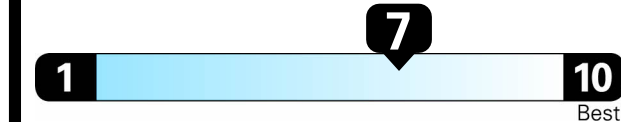

PACKAGES/OPTIONS

- Deep Black Pearl Exterior No Charge
- Titan Black Leather Interior No Charge
- Lighting Package $995.00
- Monster Mats® (set of 4) w/ Trunk Liner & CarGo Blocks $235.00
- Roadside Assistance Kit $85.00
- Security Wheel Locks (set of 4) $80.00
- First Aid Kit $35.00
- 6-Speed DSG® Auto. Transmission w/ Tiptronic® No Charge

Destination Charge **$820.00**

Total Price: $31,975.00

Fuel, license, title fees, taxes and dealer-installed accessories are not included.

This vehicle is equipped with bumpers that can withstand an impact of 2.5 miles per hour with no damage to the vehicle's body and safety systems, although the bumper and related components may sustain damage. The bumper system on this vehicle conforms to the current Federal bumper standard of 2.5 miles per hour.

Fuel Economy and Environment

Gasoline Vehicle

Fuel Economy
28 MPG
combined city/hwy city highway
3.6 gallons per 100 miles

Compact Cars range from 14 to 116 MPG. The best vehicle rates 119 MPGe.

You save $1,000
in fuel costs over 5 years
compared to the average new vehicle.

Annual fuel cost $1,600

Fuel Economy & Greenhouse Gas Rating (tailpipe only)

Smog Rating (tailpipe only)

This vehicle emits 319 grams of CO₂ per mile. The best emits 0 grams per mile (tailpipe only). Producing and distributing fuel also create emissions; learn more at fueleconomy.gov.

Actual results will vary for many reasons, including driving conditions and how you drive and maintain your vehicle. The average new vehicle gets 25 MPG and costs $9,000 to fuel over 5 years. Cost estimates are based on 15,000 miles per year at $3.00 per gallon. MPGe is miles per gasoline gallon equivalent. Vehicle emissions are a significant cause of climate change and smog.

fueleconomy.gov

Calculate personalized estimates and compare vehicles

Smartphone OR Code™

GOVERNMENT 5-STAR SAFETY RATINGS

Overall Vehicle Score Not Rated

Based on the combined ratings of frontal, side and rollover. Should ONLY be compared to other vehicles of similar size and weight.

Frontal Crash	Driver Passenger	Not Rated

Based on the risk of injury in a frontal impact. Should ONLY be compared to other vehicles of similar size and weight.

Side Crash	Front Seat Rear Seat	Not Rated

Based on the risk of injury in a side impact.

Rollover	Not Rated

Based on the risk of rollover in a single-vehicle crash.

Star ratings range from 1 to 5 stars (★★★★★) with 5 being the highest.

Source: National Highway Traffic Safety Administration (NHTSA).

www.safercar.gov or 1-888-327-4236

PARTS CONTENT INFORMATION

FOR VEHICLES IN THIS CARLINE:	FOR THIS VEHICLE:
U.S./CANADIAN	FINAL ASSEMBLY POINT:
PARTS CONTENT: 4%	PUEBLA, MEXICO
MAJOR SOURCES OF FOREIGN	COUNTRY OF ORIGIN:
PARTS CONTENT:	ENGINE: MEXICO
MEXICO: 36%	TRANSMISSION:
GERMANY: 20%	GERMANY

NOTE: PARTS CONTENT DOES NOT INCLUDE FINAL ASSEMBLY, DISTRIBUTION OR OTHER NON-PARTS COSTS.

Who better to get you into a Volkswagen than us? Volkswagen Credit

Das Auto.

Disclaimer: The Monroney describes the vehicle features when the vehicle was first sold/leased to the customer and that as of the present day the actual features on the vehicle might differ from the ones listed on the Monroney label. The Monroney label is for view only purposes and must not be used to paste on the vehicle as a Monroney sticker for resale.