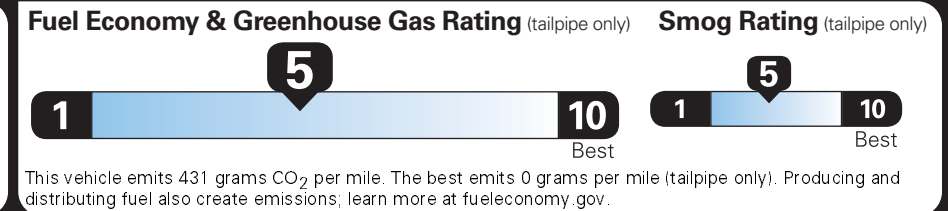

Actual results will vary for many reasons, including driving conditions and how you drive and maintain your vehicle. The average new vehicle gets 24 MPG and costs $11,000 to fuel over 5 years. Cost estimates are based on 15,000 miles per year at $3.50 per gallon. MPGe is miles per gasoline gallon equivalent. Vehicle emissions are a significant cause of climate change and smog.

fueleconomy.gov

Calculate personalized estimates and compare vehicles

GOVERNMENT 5-STAR SAFETY RATINGS

Overall Vehicle Score ★★★★★
Based on the combined ratings of frontal, side and rollover. Should ONLY be compared to other vehicles of similar size and weight.

Frontal Crash	Driver Passenger	★★★★★
Based on the risk of injury in a frontal impact. Should ONLY be compared to other vehicles of similar size and weight.		
Side Crash	Front seat Rear seat	★★★★★
Based on the risk of injury in a side impact.		
Rollover		★★★★★
Based on the risk of rollover in a single-vehicle crash.		

Star ratings range from 1 to 5 stars (★★★★★), with 5 being the highest. Source: National Highway Traffic Safety Administration (NHTSA). www.safercar.gov or 1-888-327-4236

LINCOLN

2LMDJ6JK6FBL34090

Scan this code to experience this vehicle or text 2LFB134090 to 59173 or Visit lincoln.com/windowsticker

LINCOLN EXTENDED SERVICE PLAN
Lincoln ESP is the only extended service plan honored at every Lincoln dealership in the U.S. and Canada. See your Lincoln dealer for additional details or visit www.LincolnOwner.com for more information.

LINCOLN AUTOMOTIVE FINANCIAL SERVICES
Choose the vehicle you want. Whether you decide to lease or finance, you'll find the choices that are right for you. See your Lincoln Dealer for details or visit www.LincolnAFS.com.