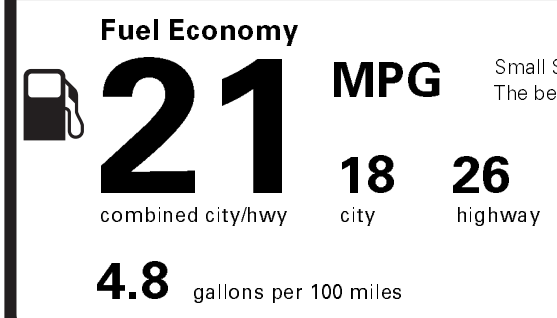

NO CHARGE
1,790.00
NO CHARGE
NO CHARGE
1,185.00
NO CHARGE

PRICE INFORMATION

BASE PRICE	\$38,900.00
TOTAL OPTIONS	5,925.00
TOTAL VEHICLE & OPTIONS	44,825.00
DESTINATION & DELIVERY	895.00
TOTAL BEFORE DISCOUNTS	45,720.00
CA DISCOUNT PKG	- 2,975.00
TOTAL SAVINGS	- 2,975.00

RAMP ONE	
RH27	
RAMP TWO	FINAL ASSEMBLY PLANT
	OAKVILLE
METHOD OF TRANSP.	ITEM #: 54-9262 0/T 2
RAIL	EM011 N RD 2X 515 000148 12 01 14

EPA DOT Fuel Economy and Environment

Gasoline Vehicle

Small SUVs range from 16 to 31 MPG. The best vehicle rates 119 MPGe.