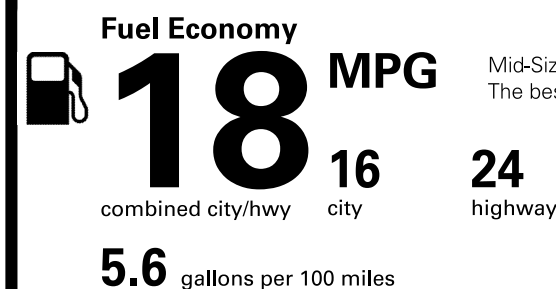

Based on the risk of rollover in a single-vehicle crash.

Star ratings range from 1 to 5 stars (★★★★★) with 5 being the highest.

Source: National Highway Traffic Safety Administration (NHTSA).

www.safercar.gov or 1-888-327-4236

EPA DOT Fuel Economy and Environment

Gasoline Vehicle

Mid-Size Cars range from 13 to 136 MPG. The best vehicle rates 136 MPGe.

You spend \$5,000 more in fuel costs over 5 years compared to the average new vehicle.