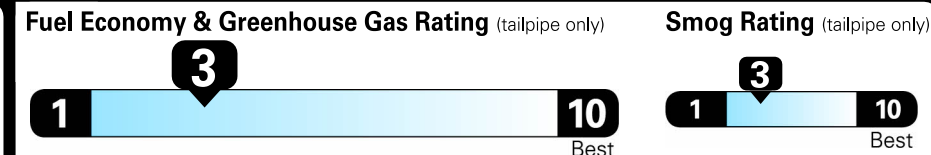

This vehicle emits 480 grams of CO₂ per mile. The best emits 0 grams per mile (tailpipe only). Producing and distributing fuel also create emissions; learn more at fuel economy.gov.

Actual results will vary for many reasons, including driving conditions and how you drive and maintain your vehicle. The average new vehicle gets 27 MPG and costs $6,750 to fuel over 5 years. Cost estimates are based on 15,000 miles per year at $2.80 per gallon. MPGe is miles per gasoline gallon equivalent. Vehicle emissions are a significant cause of climate change and smog.

fuel economy.gov

Calculate personalized estimates and compare vehicles

Smartphone QR Code™

PARTS CONTENT INFORMATION

FOR VEHICLES IN THIS CARLINE:	FOR THIS VEHICLE:
U.S./CANADIAN PARTS CONTENT: 0%	FINAL ASSEMBLY POINT: NECKARSULM, GERMANY
MAJOR SOURCES OF FOREIGN PARTS CONTENT: GERMANY: 59%	COUNTRY OF ORIGIN: ENGINE: HUNGARY
HUNGARY: 23%	TRANSMISSION: GERMANY

NOTE: PARTS CONTENT DOES NOT INCLUDE FINAL ASSEMBLY, DISTRIBUTION OR OTHER NON-PARTS COSTS.

Disclaimer: The Monroney describes the vehicle features when the vehicle was first sold/leased to the customer and that as of the present day the actual features on the vehicle might differ from the ones listed on the Monroney label. The Monroney label is for view only purposes and must not be used to paste on the vehicle as a Monroney sticker for resale.