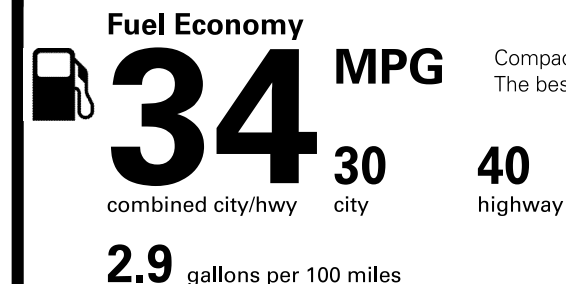

- > App-Connect® (Smartphone Integration & Interface)

DRIVER CARE PACKAGE

WARRANTY INFORMATION

- Volkswagen New Vehicle Limited Warranty
  - 6 years/72,000 miles (whichever occurs first)
  - Includes coverage for powertrain components
- Limited Warranty against Corrosion Perforation
  - 7 years/100,000 miles (whichever occurs first)
- Please ask your dealer for a copy of the Volkswagen warranty booklet for details.
- 24-HOUR ROADSIDE ASSISTANCE
  - * 3 years/36,000 miles (whichever occurs first)
  - (Towing, Jump Starts, Tire Changes, Out of Fuel, and Lock-Out)
  - Provided by a third party supplier

PACKAGES/OPTIONS

- Pure White Exterior
- Titan Black Cloth Interior
- Monster Mats® w/ Logo (set of 4) & Heavy Duty Trunk Liner w/ VW CarGo Blocks
- Roadside Assistance Kit
- 8-Speed Automatic w/ Tiptronic®

- No Charge
- No Charge
- $235.00
- $85.00
- No Charge

Destination Charge **$895.00**

Total Price: $20,560.00

Fuel, license, title fees, taxes and dealer-installed accessories are not included.

Who better to get you into a Volkswagen than us?

This vehicle is equipped with bumpers that can withstand an impact of 2.5 miles per hour with no damage to the vehicle's body and safety systems, although the bumper and related components may sustain damage. The bumper system on this vehicle conforms to the current Federal bumper standard of 2.5 miles per hour.

EPA DOT Fuel Economy and Environment

Gasoline Vehicle

Compact Cars range from 14 to 107 MPG. The best vehicle rates 136 MPGe.

You save $1,500
in fuel costs over 5 years compared to the average new vehicle.

Annual fuel cost $1,100