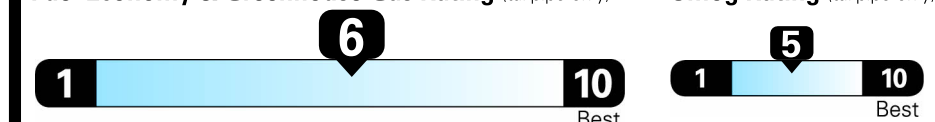

VOLKSWAGEN CAREFREE MAINTENANCE

Scheduled maintenance services described in the Volkswagen Maintenance booklet are covered at no charge for 12 months/10,000 miles (whichever occurs first)

PACKAGES/OPTIONS

Pure White Exterior	No Charge
Titan Black Cloth Interior	No Charge
Monster Mats® (set of 4), Heavy Duty Trunk Liner with VW CarGo Blocks	$235.00
Welcome Package: 16" Alloy Wheels with All Season Tires	$200.00
Roadside Assistance Kit	$85.00
First Aid Kit	$35.00
6-Speed Automatic Transmission	No Charge

Destination Charge **$820.00**

Total Price: $19,800.00

Fuel, license, title fees, taxes and dealer-installed accessories are not included.

This vehicle is equipped with bumpers that can withstand an impact of 2.5 miles per hour with no damage to the vehicle's body and safety systems, although the bumper and related components may sustain damage. The bumper system on this vehicle conforms to the current Federal bumper standard of 2.5 miles per hour.

EPA DOT Fuel Economy and Environment

Gasoline Vehicle

Fuel Economy
26 MPG
combined city/hwy city highway
3.8 gallons per 100 miles

Compact Cars range from 14 to 116 MPGe. The best vehicle rates 119 MPGe.

You save $1,000
in fuel costs over 5 years compared to the average new vehicle.

Annual fuel cost $2,000

Fuel Economy & Greenhouse Gas Rating (tailpipe only)

Smog Rating (tailpipe only)

This vehicle emits 337 grams of CO₂ per mile. The best emits 0 grams per mile (tailpipe only). Producing and distributing fuel also create emissions; learn more at fueleconomy.gov.

Actual results will vary for many reasons, including driving conditions and how you drive and maintain your vehicle. The average new vehicle gets 24 MPG and costs $11,000 to fuel over 5 years. Cost estimates are based on 15,000 miles per year at $3.50 per gallon. MPGe is miles per gasoline gallon equivalent. Vehicle emissions are a significant cause of climate change and smog.

fueleconomy.gov

Calculate personalized estimates and compare vehicles

Smartphone QR Code™

GOVERNMENT 5-STAR SAFETY RATINGS

Overall Vehicle Score ★★★★★

Based on the combined ratings of frontal, side and rollover. Should ONLY be compared to other vehicles of similar size and weight.

Frontal Crash	Driver Passenger	★★★★★

Based on the risk of injury in a frontal impact. Should ONLY be compared to other vehicles of similar size and weight.

Side Crash	Front Seat Rear Seat	★★★★★

Based on the risk of injury in a side impact.

Rollover	★★★★★

Based on the risk of rollover in a single-vehicle crash.

Star ratings range from 1 to 5 stars (★★★★★) with 5 being the highest.

Source: National Highway Traffic Safety Administration (NHTSA).

www.safercar.gov or 1-888-327-4236

PARTS CONTENT INFORMATION

FOR VEHICLES IN THIS CARLINE:	FOR THIS VEHICLE:
U.S./CANADIAN	FINAL ASSEMBLY POINT:
PARTS CONTENT: 9%	PUEBLA, MEXICO
MAJOR SOURCES OF FOREIGN	COUNTRY OF ORIGIN:
PARTS CONTENT:	ENGINE: MEXICO
MEXICO: 41%	TRANSMISSION: JAPAN

NOTE: PARTS CONTENT DOES NOT INCLUDE FINAL ASSEMBLY, DISTRIBUTION OR OTHER NON-PARTS COSTS.

Who better to get you into a Volkswagen than us? **Volkswagen Credit**

Das Auto.

Disclaimer: The Monroney describes the vehicle features when the vehicle was first sold/leased to the customer and that as of the present day the actual features on the vehicle might differ from the ones listed on the Monroney label. The Monroney label is for view only purposes and must not be used to paste on the vehicle as a Monroney sticker for resale.