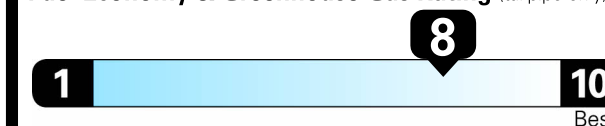

VOLKSWAGEN CAREFREE MAINTENANCE

Scheduled maintenance services described in the Volkswagen Maintenance booklet are covered at no charge for 12 months/10,000 miles (whichever occurs first)

PACKAGES/OPTIONS

- Black Exterior No Charge
- Cornsilk Beige Leatherette Interior No Charge
- TDI® Monster Mats® (set of 4), Heavy Duty Trunk Liner with VW CarGo Blocks $235.00
- Roadside Assistance Kit $85.00
- Security Wheel Locks (set of 4) $80.00
- First Aid Kit $35.00
- 6-Speed DSG® Automatic Transmission No Charge

Destination Charge **$820.00**

Total Price: $26,430.00

Fuel, license, title fees, taxes and dealer-installed accessories are not included.

PARTS CONTENT INFORMATION

FOR VEHICLES IN THIS CARLINE:	FOR THIS VEHICLE:
U.S./CANADIAN	FINAL ASSEMBLY POINT:
PARTS CONTENT: 5%	PUEBLA, MEXICO
MAJOR SOURCES OF FOREIGN	COUNTRY OF ORIGIN:
PARTS CONTENT:	ENGINE: GERMANY
GERMANY: 45%	TRANSMISSION:
MEXICO: 25%	GERMANY

NOTE: PARTS CONTENT DOES NOT INCLUDE FINAL ASSEMBLY, DISTRIBUTION OR OTHER NON-PARTS COSTS.

EPA DOT Fuel Economy and Environment

Diesel Vehicle

Fuel Economy
36 MPG
combined city/hwy city highway
2.8 gallons per 100 miles

Compact Cars range from 14 to 116 MPGe. The best vehicle rates 119 MPGe.

You save $3,250

in fuel costs over 5 years compared to the average new vehicle.

Annual fuel cost $1,550

Fuel Economy & Greenhouse Gas Rating (tailpipe only)