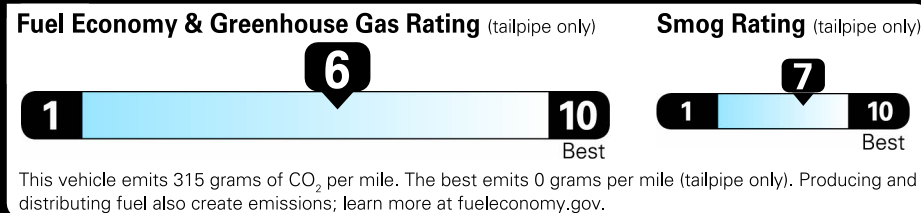

LOC:
Pure White Exterior

Dealer Stock Status: SOLD

Titan Black Leather Interior

VIN: 3VW6T7BU8KM150235

MODEL: BU39VZ-2019 Jetta GLI 2.0T Autobahn
2019330-DUPLICATE

EPA DOT Fuel Economy and Environment

Gasoline Vehicle

Fuel Economy

28 MPG
combined city/hwy

25 city

32 highway

3.6 gallons per 100 miles

Compact Cars range from 14 to 119 MPG. The best vehicle rates 136 MPGe.

You save $250
in fuel costs over 5 years compared to the average new vehicle.

Annual fuel COST
$1,350

Actual results will vary for many reasons, including driving conditions and how you drive and maintain your vehicle. The average new vehicle gets 27 MPG and costs $7,000 to fuel over 5 years. Cost estimates are based on 15,000 miles per year at $2.55 per gallon. MPGe is miles per gasoline gallon equivalent. Vehicle emissions are a significant cause of climate change and smog.

fuelconomy.gov
Calculate personalized estimates and compare vehicles

2019 Jetta GLI 2.0T Autobahn

Pure White Exterior
Titan Black Leather Interior

Volkswagen

STANDARD FEATURES (unless replaced by packages or options)

PERFORMANCE

- 2.0L TSI® 16-valve DOHC turbocharged 4-cylinder engine w/ direct fuel injection
- Front-wheel drive
- Engine Stop/Start System
- VAQ limited-slip front differential lock
- XDS+® Cross Differential System
- Four-wheel independent sport suspension
- Vented front & solid rear disc brakes w/ red brake calipers
- Dynamic electro-mechanical power steering w/ variable assistance

SAFETY FEATURES

- 3-point safety belts, all seating positions
- Advanced Airbag Protection System w/ 6 airbags
- Anti-lock Braking System (ABS) w/ disc brakes
- Anti-Slip Regulation (ASR) & Engine Brake Assist (EBA)
- Electronic Brake-pressure Distribution (EBD) & Hydraulic Brake Assist (HBA)
- Electronic Stability Control (ESC) & Electronic Differential Lock (EDL)
- Intelligent Crash Response System (ICRS)
- Lower Anchors & Tethers for Children (LATCH)
- Rear View Camera System
- Tire Pressure Monitoring System (TPMS)

EXTERIOR

- 18" alloy wheels w/ all-season tires
- Automatic, LED headlights & LED Daytime Running Lights (DRL); LED taillights
- Heated, foldable, power adjustable side mirrors w/ integrated turn signals & position memory
- Rain-sensing, variable intermittent front wipers
- Power tilting & sliding panoramic sunroof
- GLI grille, bumpers, side skirts & exterior trim; chrome dual exhaust tips
- Rear deck lid lip spoiler

INTERIOR

- Climatronic® dual-zone automatic climate control
- Leather-wrapped, 3-spoke, multi-function sport steering wheel w/ shift paddles
- Tilting & telescoping adjustable steering column
- Driver's seat: 6-way power, plus power lumbar support & position memory
- Front passenger seat: 4-way manual
- Heated & actively ventilated front Comfort Sport seats
- Rear seat: 3-passenger, 60/40 split-folding w/ fold-down center armrest
- GLI interior w/ red accents & black headliner
- Leather seating surfaces
- Front center console w/ cup holders, armrest & storage
- Auto-dimming interior rearview mirror
- 10-color, customizable ambient interior lighting; front footwell lights
- Stainless steel pedal cluster & footrest; illuminated door sill scuff plates
- Carpeted floor mats, front & rear

TECHNOLOGY & CONVENIENCE