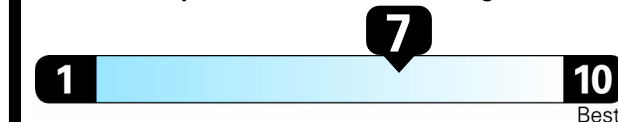

PACKAGES/OPTIONS

Pure White Exterior	No Charge
Titan Black Leather Interior	No Charge
Lighting Package	$995.00
Monster Mats® (set of 4) w/ Trunk Liner & CarGo Blocks	$235.00
Roadside Assistance Kit	$85.00
Security Wheel Locks (set of 4)	$80.00
First Aid Kit	$35.00
6-Speed Automatic Transmission	No Charge

Destination Charge **$820.00**

Total Price: $33,470.00

Fuel, license, title fees, taxes and dealer-installed accessories are not included.

PARTS CONTENT INFORMATION

FOR VEHICLES IN THIS CARLINE:	FOR THIS VEHICLE:
U.S./CANADIAN	FINAL ASSEMBLY POINT:
PARTS CONTENT: 4%	PUEBLA, MEXICO
MAJOR SOURCES OF FOREIGN	COUNTRY OF ORIGIN:
PARTS CONTENT:	ENGINE: MEXICO
MEXICO: 36%	TRANSMISSION:
GERMANY: 20%	GERMANY

NOTE: PARTS CONTENT DOES NOT INCLUDE FINAL ASSEMBLY, DISTRIBUTION OR OTHER NON-PARTS COSTS.

EPA DOT Fuel Economy and Environment

Gasoline Vehicle

Fuel Economy

28 MPG
combined city/hwy

25 MPG
city

33 MPG
highway

3.6 gallons per 100 miles

Compact Cars range from 14 to 116 MPG. The best vehicle rates 119 MPGe.

You save $1,000
in fuel costs over 5 years compared to the average new vehicle.

Annual fuel cost $1,600

Fuel Economy & Greenhouse Gas Rating (tailpipe only)