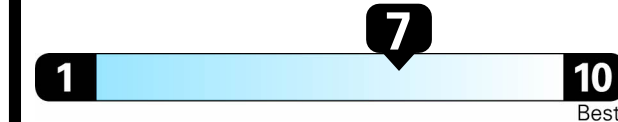

Fuel Economy & Greenhouse Gas Rating (tailpipe only)