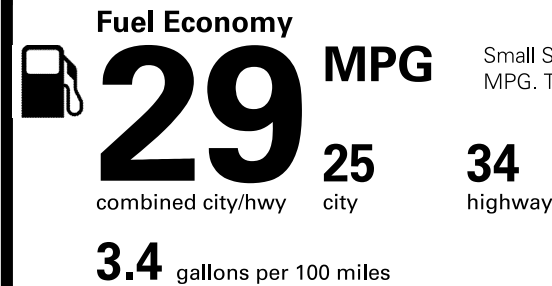

Destination Charge **\$820.00**

**Total Price: \$28,250.00**

Fuel, license, title fees, taxes and dealer-installed accessories are not included.

This vehicle is equipped with bumpers that can withstand an impact of 2.5 miles per hour with no damage to the vehicle's body and safety systems, although the bumper and related components may sustain damage. The bumper system on this vehicle conforms to the current Federal bumper standard of 2.5 miles per hour.

## Fuel Economy and Environment

Small Station Wagons range from 20 to 105 MPG. The best vehicle rates 119 MPGe.

**You save \$750**

**in fuel costs over 5 years** compared to the average new vehicle.

**Annual fuel cost \$1,250**