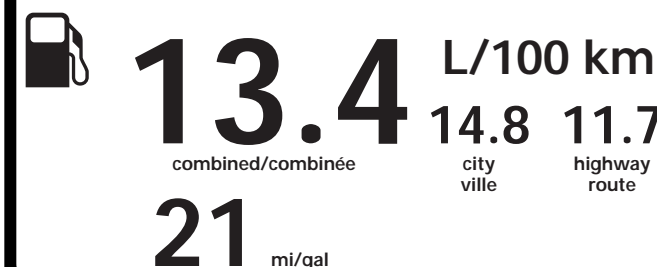

Canada

ENERGUIDE

Gasoline Vehicle
Véhicule à essence

Fuel Consumption / Consommation de carburant

Annual fuel cost
for an annual distance of 20,000 km, and an average fuel price of \$1.09 per litre

\$ 2 921