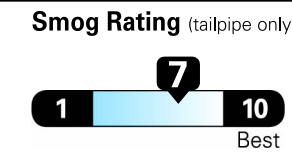

This vehicle emits 308 grams of CO₂ per mile. The best emits 0 grams per mile (tailpipe only). Producing and distributing fuel also create emissions; learn more at fueleconomy.gov.

Actual results will vary for many reasons, including driving conditions and how you drive and maintain your vehicle. The average new vehicle gets 27 MPG and costs $6,750 to fuel over 5 years. Cost estimates are based on 15,000 miles per year at $2.40 per gallon. MPGe is miles per gasoline gallon equivalent. Vehicle emissions are a significant cause of climate change and smog.

fueleconomy.gov

Calculate personalized estimates and compare vehicles