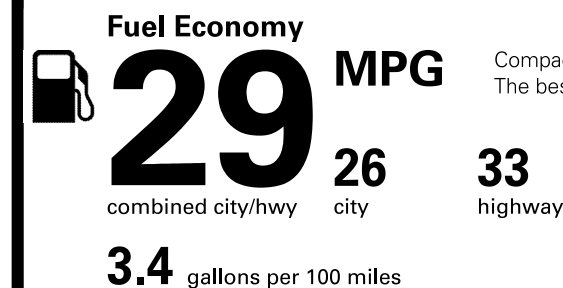

Destination Charge **\$895.00**

**Total Price: \$22,860.00**

Fuel, license, title fees, taxes and dealer-installed accessories are not included.

Who better to get you into a Volkswagen than us?

This vehicle is equipped with bumpers that can withstand an impact of 2.5 miles per hour with no damage to the vehicle's body and safety systems, although the bumper and related components may sustain damage. The bumper system on this vehicle conforms to the current Federal bumper standard of 2.5 miles per hour.

## EPA DOT Fuel Economy and Environment

Gasoline Vehicle

Compact Cars range from 14 to 107 MPG. The best vehicle rates 136 MPGe.

**You save \$500**  
in fuel costs over 5 years compared to the average new vehicle.