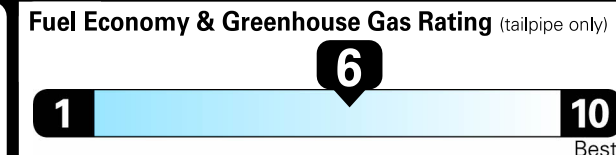

This vehicle emits 308 grams of CO₂ per mile. The best emits 0 grams per mile (tailpipe only). Producing and distributing fuel also create emissions; learn more at fueleconomy.gov.

Actual results will vary for many reasons, including driving conditions and how you drive and maintain your vehicle. The average new vehicle gets 27 MPG and costs $6,750 to fuel over 5 years. Cost estimates are based on 15,000 miles per year at $2.40 per gallon. MPGe is miles per gasoline gallon equivalent. Vehicle emissions are a significant cause of climate change and smog.

fueleconomy.gov

Calculate personalized estimates and compare vehicles

GOVERNMENT 5-STAR SAFETY RATINGS

Overall Vehicle Score Not Rated
Based on the combined ratings of frontal, side and rollover. Should ONLY be compared to other vehicles of similar size and weight.

Frontal Crash	Driver	★★★★★
	Passenger	★★★★

Based on the risk of injury in a frontal impact. Should ONLY be compared to other vehicles of similar size and weight.

Side Crash	Front Seat	Not Rated
	Rear Seat	Not Rated

Based on the risk of injury in a side impact.

Rollover	★★★★

Based on the risk of rollover in a single-vehicle crash.

Star ratings range from 1 to 5 stars (★★★★★) with 5 being the highest. Source: National Highway Traffic Safety Administration (NHTSA). www.safercar.gov or 1-888-327-4236

PARTS CONTENT INFORMATION

FOR VEHICLES IN THIS CARLINE:	FOR THIS VEHICLE:
U.S./CANADIAN	FINAL ASSEMBLY POINT:
PARTS CONTENT: 12%	PUEBLA, MEXICO
MAJOR SOURCES OF FOREIGN	COUNTRY OF ORIGIN:
PARTS CONTENT:	ENGINE: MEXICO
MEXICO: 45%	TRANSMISSION: JAPAN

NOTE: PARTS CONTENT DOES NOT INCLUDE FINAL ASSEMBLY, DISTRIBUTION OR OTHER NON-PARTS COSTS.

Disclaimer: The Monroney describes the vehicle features when the vehicle was first sold/leased to the customer and that as of the present day the actual features on the vehicle might differ from the ones listed on the Monroney label. The Monroney label is for view only purposes and must not be used to paste on the vehicle as a Monroney sticker for resale.