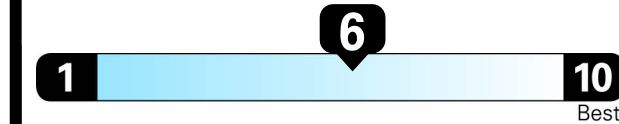

EPA DOT Fuel Economy and Environment

Gasoline Vehicle

Fuel Economy
29 MPG
combined city/hwy
26 MPG
city
33 MPG
highway
3.4 gallons per 100 miles

SubCompact Cars range from 15 to 124 MPG. The best vehicle rates 136 MPGe.

You save $500
in fuel costs
over 5 years
compared to the
average new vehicle.

Annual fuel cost
$1,250

Fuel Economy & Greenhouse Gas Rating (tailpipe only)