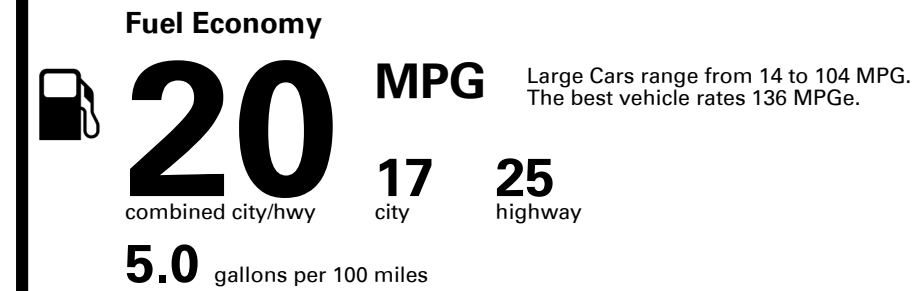

## EPA DOT Fuel Economy and Environment

Gasoline Vehicle

**You spend \$3,750**  
 more in fuel costs over 5 years compared to the average new vehicle.

**Annual fuel cost \$2,100**

**Fuel Economy & Greenhouse Gas Rating** (tailpipe only)