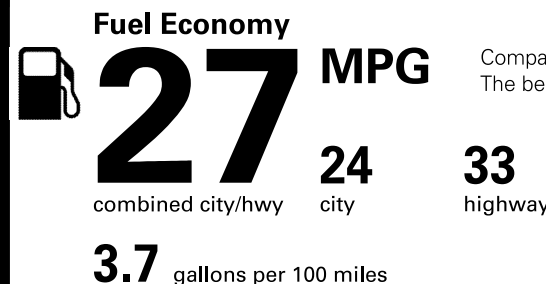

Destination Charge

\$820.00

Total Price: \$30,050.00

Fuel, license, title fees, taxes and dealer-installed accessories are not included.

PARTS CONTENT INFORMATION

FOR VEHICLES IN THIS CARLINE:	FOR THIS VEHICLE:
U.S./CANADIAN	FINAL ASSEMBLY POINT:
PARTS CONTENT: 11%	PUEBLA, MEXICO
MAJOR SOURCES OF FOREIGN	COUNTRY OF ORIGIN:
PARTS CONTENT:	ENGINE: MEXICO
MEXICO: 34%	TRANSMISSION:
GERMANY: 15%	GERMANY

NOTE: PARTS CONTENT DOES NOT INCLUDE FINAL ASSEMBLY, DISTRIBUTION OR OTHER NON-PARTS COSTS.

EPA DOT Fuel Economy and Environment

Gasoline Vehicle

Compact Cars range from 14 to 116 MPG. The best vehicle rates 119 MPGe.