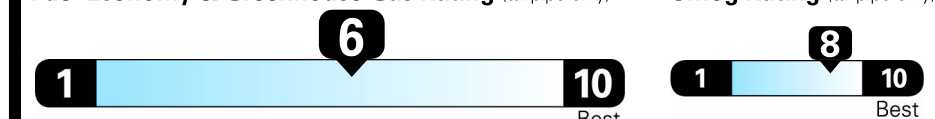

This vehicle emits 326 grams of CO₂ per mile. The best emits 0 grams per mile (tailpipe only). Producing and distributing fuel also create emissions; learn more at fueleconomy.gov.

Actual results will vary for many reasons, including driving conditions and how you drive and maintain your vehicle. The average new vehicle gets 26 MPG and costs $7,000 to fuel over 5 years. Cost estimates are based on 15,000 miles per year at $2.45 per gallon. MPGe is miles per gasoline gallon equivalent. Vehicle emissions are a significant cause of climate change and smog.

fueleconomy.gov

Calculate personalized estimates and compare vehicles

Smartphone OR Code™

GOVERNMENT 5-STAR SAFETY RATINGS

Overall Vehicle Score ★★★★★

Based on the combined ratings of frontal, side and rollover. Should ONLY be compared to other vehicles of similar size and weight.

Frontal Crash Driver Passenger ★★★★★

Based on the risk of injury in a frontal impact. Should ONLY be compared to other vehicles of similar size and weight.

Side Crash Front Seat Rear Seat ★★★★★

Based on the risk of injury in a side impact.

Rollover ★★★★★

Based on the risk of rollover in a single-vehicle crash.

Star ratings range from 1 to 5 stars (★★★★★) with 5 being the highest.

Source: National Highway Traffic Safety Administration (NHTSA).

www.safercar.gov or 1-888-327-4236

Who better to get you into a Volkswagen than us? Volkswagen Credit

Volkswagen

Disclaimer: The Monroney describes the vehicle features when the vehicle was first sold/leased to the customer and that as of the present day the actual features on the vehicle might differ from the ones listed on the Monroney label.

The Monroney label is for view only purposes and must not be used to paste on the vehicle as a Monroney sticker for resale.